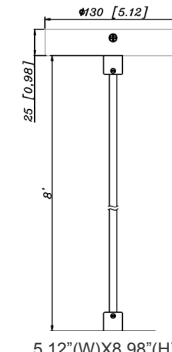

FACTORY-INSTALLED OPTION:

OPT-EM-8120AC

ACCESSORIES:

5.12" (W) X 8.98" (H)

CMC4-MCTP-DD-BK+CMC-CS-8FT-BK
CMC4-MCTP-DD-WH+CMC-CS-8FT-WH

5.12" (W) X 8.98" (H)

5.59" (W) X 7.78" (H) X 12.2" (D)

CMC4-MCTP-DD-BK+CMC-CS-8FT-BK+CMC4-PCR
CMC4-MCTP-DD-WH+CMC-CS-8FT-WH+CMC4-PCR

5.12" (W) X 36.98" (H)

CMC4-MCTP-DD-BK+CMC-SRK-218-5C-BK
CMC4-MCTP-DD-WH+CMC-SRK-218-5C-WH

5.12" (W) X 8.98" (H)

6.7" (W) X 4.59" (D)

CMC4-MCTP-DD-BK+CMC-CS-8FT-BK+CMC4-WPCK-BK
CMC4-MCTP-DD-WH+CMC-CS-8FT-WH+CMC4-WPCK-WH

5.12" (W) X 8.98" (H)

CMC4-MCTP-DD-BK+CMC-CS-8FT-BK+CMC4-DS14-BG
CMC4-MCTP-DD-WH+CMC-CS-8FT-WH+CMC4-DS14-WG

5.12" (W) X 8.98" (H)

4.92" (W) X 9.37" (H) X 14.25" (D)

CMC4-MCTP-DD-BK+CMC-CS-8FT-BK+CMC4-DS14-BG
CMC4-MCTP-DD-WH+CMC-CS-8FT-WH+CMC4-DS14-WG

5.12" (W) X 8.98" (H)

11.81" (W) X 5.59" (H) X 13.46" (H)

CMC4-MCTP-DD-BK+CMC-CS-8FT-BK+CMC4-FS14-BG
CMC4-MCTP-DD-WH+CMC-CS-8FT-WH+CMC4-FS14-WG

5.12" (W) X 8.98" (H)

11.81" (W) X 5.59" (H) X 13.46" (H)

CMC4-MCTP-DD-BK+CMC-CS-8FT-BK+CMC4-FS14-BG
CMC4-MCTP-DD-WH+CMC-CS-8FT-WH+CMC4-FS14-WG