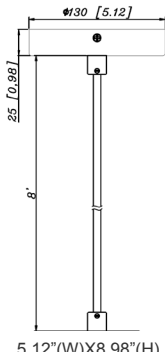

FACTORY-INSTALLED OPTION:

OPT-EM-8120AC

ACCESSORIES:

5.12" (W) X 8.98" (H)

CMC4-MCTP-DD-BK+CMC-CS-8FT-BK
CMC4-MCTP-DD-WH+CMC-CS-8FT-WH

5.12" (W) X 8.98" (H)

5.59" (W) X 7.78" (H) X 12.2" (D)

CMC4-MCTP-DD-BK+CMC-CS-8FT-BK+CMC4-PCR
CMC4-MCTP-DD-WH+CMC-CS-8FT-WH+CMC4-PCR

5.12" (W) X 36.98" (H)

CMC4-MCTP-DD-BK+CMC-SRK-218-5C-BK
CMC4-MCTP-DD-WH+CMC-SRK-218-5C-WH

5.12" (W) X 8.98" (H)

6.7" (W) X 4.59" (D)

CMC4-MCTP-DD-BK+CMC-CS-8FT-BK+CMC4-WPCK-BK
CMC4-MCTP-DD-WH+CMC-CS-8FT-WH+CMC4-WPCK-WH

5.12" (W) X 8.98" (H)

CMC4-MCTP-DD-BK+CMC-CS-8FT-BK+CMC4-DS14-BG
CMC4-MCTP-DD-WH+CMC-CS-8FT-WH+CMC4-DS14-WG

5.12" (W) X 8.98" (H)

4.92" (W) X 9.37" (H) X 14.25" (D)

CMC4-MCTP-DD-BK+CMC-CS-8FT-BK+CMC4-DS14-BG
CMC4-MCTP-DD-WH+CMC-CS-8FT-WH+CMC4-DS14-WG

5.12" (W) X 8.98" (H)

11.81" (W) X 5.59" (H) X 13.46" (H)

CMC4-MCTP-DD-BK+CMC-CS-8FT-BK+CMC4-FS14-BG
CMC4-MCTP-DD-WH+CMC-CS-8FT-WH+CMC4-FS14-WG

5.12" (W) X 8.98" (H)

11.81" (W) X 5.59" (H) X 13.46" (H)

CMC4-MCTP-DD-BK+CMC-CS-8FT-BK+CMC4-FS14-BG
CMC4-MCTP-DD-WH+CMC-CS-8FT-WH+CMC4-FS14-WG