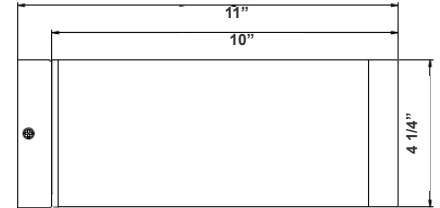

Avail Finish:

Customer Name: _____

Project Name: _____

Note: _____

Type: _____

11"(H) X 4 1/4" (W) X 4"(D)

4" Cylinder, Pendant & Ceiling Cylinder Light, Aluminum Cylinder, White Aluminum Housing, Clear Glass Lens