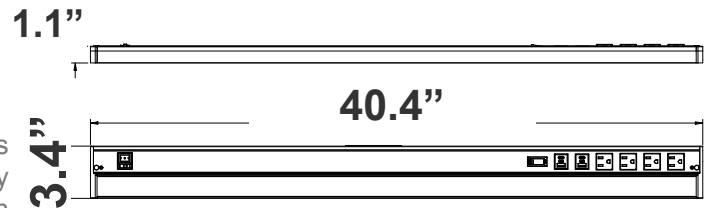

Project Name: _____

Note: _____

Type: _____

The Undercabinet Series with Receptacles and USB Ports provides versatile and convenient power solutions for a variety of applications. Available in multiple configurations, each model is designed to meet different power needs, featuring a combination of outlets, USB ports, and USB-C ports. The integrated reset switch ensures safety by cutting off power if the total load current exceeds 15A. These sleek, compact units are perfect for spaces requiring additional power options without compromising on aesthetics.

3.4"(H) X 40.4"(W) X 1.1"(D)

Features

- 7-Year Warranty
- Lifespan: 50,000 Hrs.
- Extruded Aluminum Housing With Glass lens

Technical Specifications

Electrical:

- Voltage: 120V/60Hz
- Wattage: 20W
- LED Wattage: >0.95
- THD: <20%
- Efficacy: 60 LM/W

Mechanical:

- Includes 4 outlets, 2 USB ports, 2 USB-C ports, and 1 reset switch. The reset switch will cut off power once the total load current exceeds 15A
- Aluminum Housing With PC lens
- Increase Energy Savings And Shorten Payback Period
- 5-Step Color-Temperature Switch on Front
- 3-Step Power & Brightness Switch on Front
 - On/Off
 - 50%
 - 100%
- 3/8" KOs Cable Connector Included Instant-on to Full Brightness
- Link Fixtures Together With A Linkable Connector
- Operating Temperature: -4 F° to 114 F°
- IP Rating: IP20