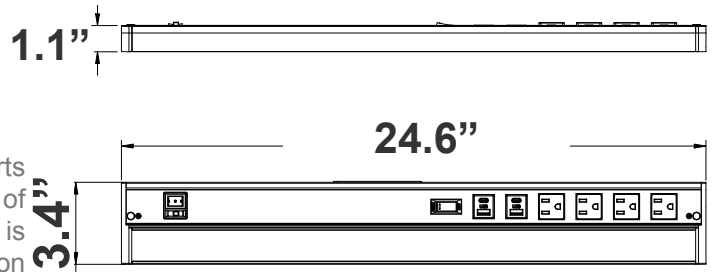

UCR SERIES UNDERCABINET LIGHTING

UCR-24-WHT

WESTGATE
THE FUTURE IS HERE...AND IT'S QUITE BRIGHT!

UNDERCABINET SERIES WITH RECEPTACLES AND USB PORTS

MCT5 Multi Color Temperature (Selectable)

Customer Name: _____

Project Name: _____

Note: _____

Type: _____

The Undercabinet Series with Receptacles and USB Ports provides versatile and convenient power solutions for a variety of applications. Available in multiple configurations, each model is designed to meet different power needs, featuring a combination of outlets, USB ports, and USB-C ports. The integrated reset switch ensures safety by cutting off power if the total load current exceeds 15A. These sleek, compact units are perfect for spaces requiring additional power options without compromising on aesthetics.

3.4"(H) X 24.6"(W) X 1.1"(D)

Features

- 7-Year Warranty
- Lifespan: 50,000 Hrs.
- Extruded Aluminum Housing With Glass lens

Technical Specifications

Electrical:

- Voltage: 120V/60Hz
- Wattage: 12W
- LED Wattage: >0.95
- THD: <20%
- Efficacy: 60 LM/W

Mechanical:

- Contains 3 outlets, 2 USB ports, 2 USB-C ports, and 1 reset switch. The reset switch will cut off power once the total load current exceeds 15A
- Aluminum Housing With PC lens
- Increase Energy Savings And Shorten Payback Period
- 5-Step Color-Temperature Switch on Front
- 3-Step Power & Brightness Switch on Front
  - On/Off
  - 50%
  - 100%
- 3/8" KOs Cable Connector Included Instant-on to Full Brightness
- Link Fixtures Together With A Linkable Connector
- Operating Temperature: -4 F° to 114 F°
- IP Rating: IP20

Lighting:

- Total Lumens: 720LM
- Color Temperature: 2700K/3000K/3500K/4000K/5000K
- Color Rendering Index: >90
- Beam Angle: 110°
- Lifespan: 50,000 Hrs.

Applications:

- Ideal for kitchens, offices, workshops, and any space where additional power is needed, the Undercabinet Series with Receptacles and USB Ports offers a practical solution for powering multiple devices simultaneously. Perfect for undercabinet installations, these units provide easy access to power for small appliances, gadgets, and charging stations, enhancing the functionality and efficiency of your workspace.

Other Model:

- 5W | 300LM | UCR-12-WHT
- 8W | 480LM | UCR-18-WHT
- 16W | 960LM | UCR-32-WHT
- 20W | 1200LM | UCR-40-WHT

Phone: (877) 805-2252 | Fax: (877) 805-2252
www.westgatemfg.com