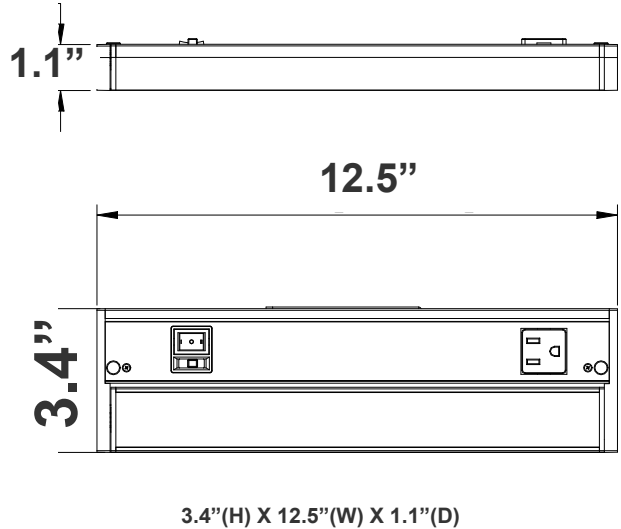

Features

- 7-Year Warranty
- Lifespan: 50,000 Hrs.
- Extruded Aluminum Housing With Glass lens

Technical Specifications

Electrical:

- Voltage: 120V/60Hz
- Wattage: 5W
- LED Wattage: >0.95
- THD: <20%
- Efficacy: 60 LM/W

Mechanical:

- Equipped with 1 outlet
- Aluminum Housing With PC lens
- Increase Energy Savings And Shorten Payback Period
- 5-Step Color-Temperature Switch on Front
- 3-Step Power & Brightness Switch on Front
  - On/Off
  - 50%
  - 100%
- 3/8" KOs Cable Connector Included Instant-on to Full Brightness
- Link Fixtures Together With A Linkable Connector
- Operating Temperature: -4 F° to 114 F°
- IP Rating: IP20

Lighting:

- Total Lumens: 300LM
- Color Temperature: 2700K/3000K/3500K/4000K/5000K
- Color Rendering Index: >90
- Beam Angle: 110°
- Lifespan: 50,000 Hrs.

Applications:

- Ideal for kitchens, offices, workshops, and any space where additional power is needed, the Undercabinet Series with Receptacles and USB Ports offers a practical solution for powering multiple devices simultaneously. Perfect for undercabinet installations, these units provide easy access to power for small appliances, gadgets, and charging stations, enhancing the functionality and efficiency of your workspace.

Other Model:

- 8W | 480LM | UCR-18-WHT • 12W | 720LM | UCR-24-WHT • 16W | 960LM | UCR-32-WHT • 20W | 1200LM | UCR-40-WHT

Phone: (877) 805-2252 | Fax: (877) 805-2252
www.westgatemfg.com

WG-03012022