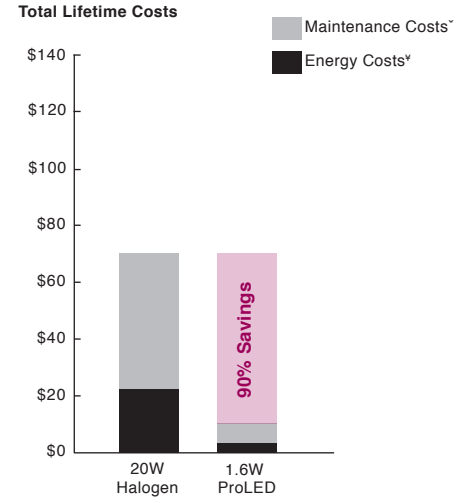

Savings Comparison

* Maintenance costs based on 15 minutes at \$40 per/hr
 * Energy costs based on \$0.11 kWh

Ordering Information

	Watt	Base	Product #	Product Code	Description	Volts	Color Temp.	CRI	Lumens	Useful Life*	Pkg. Qty.	Diameter	MOL	Equivalent Wattage
☼	1.2	G4	81998	JC1/830/OMNI/IP65/LED	IP65 Rated	10-15	3000K	82	110	15,000	1/10	0.37"	1.18"	10
☼	2.0	G4	81999	JC2/830/OMNI/IP65/LED	IP65 Rated	10-15	3000K	82	200	15,000	1/10	0.39"	1.46"	20
☼	2.5	G4	81996	JC3/830/OMNI/IP65/LED	IP65 Rated	10-15	3000K	80	300	15,000	1/10	0.52"	1.61"	20