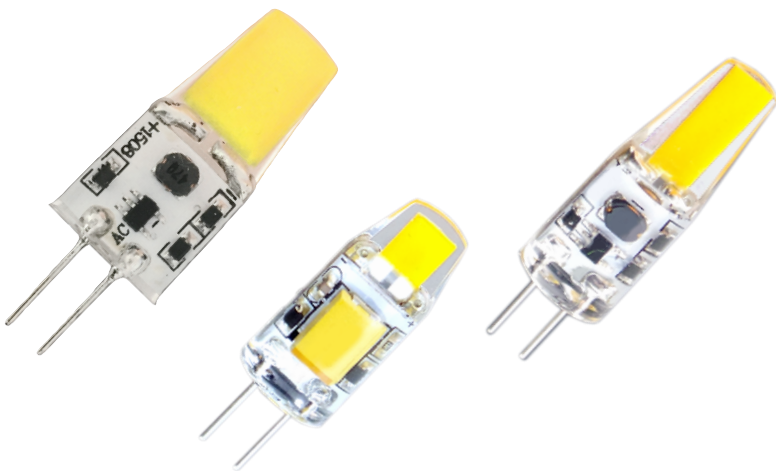

LED LAMPS

ProLED[®] **Omnidirectional IP65 JC Lamps**

IP65 Rated

Energy Saver

Low Maintenance

ProLED[®] Omnidirectional JC lamps offer the perfect combination of uniform distribution and durability

Omnidirectional for Smooth, Even Light Distribution

800.677.3334 **www.halcolighting.com**

ProLED[®]

Omnidirectional IP65 JC Lamps

Product #: _____ Type: _____

Project: _____ Date: _____

Comments: _____ Initials: _____

Specifications

- Shell allows for smooth even illumination while adding a durable level of protection to the LEDs
- 15,000 hour life results in lower maintenance costs over time
- IP65 Rated for use where exposed directly to water from rain or irrigation
- 10-15V input range
- Universal operating position, fits most landscape fixtures
- RoHS Compliant

☼ NEW ITEM

* Useful Life is defined as the point in time at which the lamp will maintain at least 70% of its initial lumens. The lamp will continue to burn past this point, but at decreased light levels.