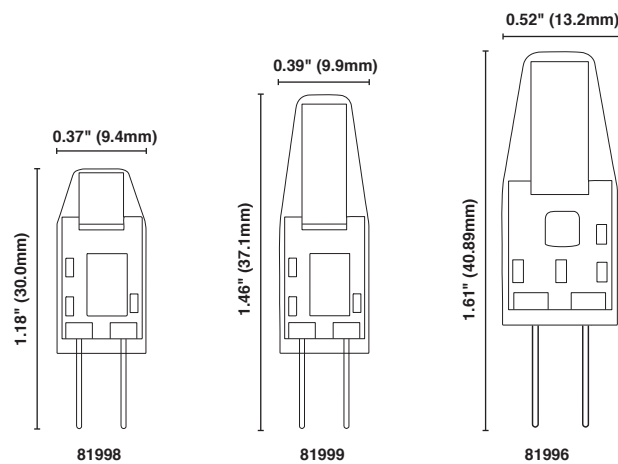

Savings Comparison

* Maintenance costs based on 15 minutes at \$40 per/hr
 * Energy costs based on \$0.11 kWh

Ordering Information

	Watt	Base	Product #	Product Code	Description	Volts	Color Temp.	CRI	Lumens	Useful Life*	Pkg. Qty.	Diameter	MOL	Equivalent Wattage
☼	1.2	G4	81998	JC1/830/OMNI/IP65/LED	IP65 Rated	10-15	3000K	82	110	15,000	1/10	0.37"	1.18"	10
☼	2.0	G4	81999	JC2/830/OMNI/IP65/LED	IP65 Rated	10-15	3000K	82	200	15,000	1/10	0.39"	1.46"	20
☼	2.5	G4	81996	JC3/830/OMNI/IP65/LED	IP65 Rated	10-15	3000K	80	300	15,000	1/10	0.52"	1.61"	20