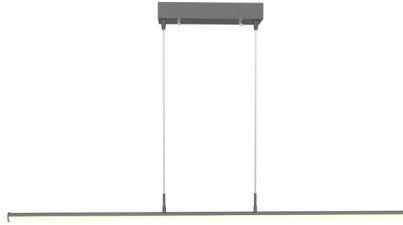

Canopy Dimension: 11 4/5"(L) x x 1.6"(D) x 4 1/5"(W)

A modern decorative Euro-design suspended light suitable for conference tables, creative offices and department stores.

Features

- LED Superior Architectural Lights
- Opal Polycarbonate Tube Lens - Direct Down Light
- Pendant Mounted
- MCTP: Multi Color Temperature and Power (Selectable, The Switches Are Inside The Canopy)
- 5-Year Warranty
- Aluminum Housing With Sandy Black Finish

Other Models:

- 50W | 5250LM | SDTL-6FT-25-50W-MCTP

Phone: (877) 805-2252 | Fax: (877) 805-2252
www.westgatemfg.com

WG-04102022

Photometrics: SDTL-6FT-25-50W-MCTP-BK

BUD Rating: B1-U2-G1

Other Views:

Side View