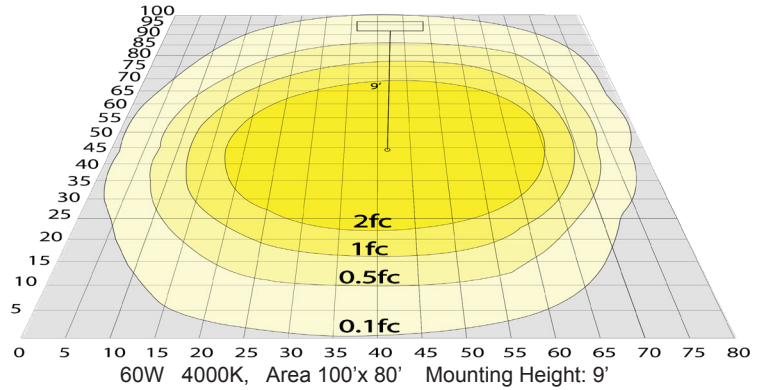

Lighting:

- MCTP: Multi Color Temperature and Power (Selectable, The Switches Are Inside The Canopy)
- Dimmable: 0~10V Dimming
- Total Lumens: 5250LM
- Color Temperatures: 3000K/3500K/4000K
- Color Rendering Index: CRI ≥ 80
- Beam Angle: 115°(H) x 109.6°(V)
- 50,000 Hours Rated Life

Other Models:

- 50W | 5250LM | SDTL-6FT-25-50W-MCTP

Phone: (877) 805-2252 | Fax: (877) 805-2252
www.westgatemfg.com

WG-04102022

Photometrics: SDTL-6FT-25-50W-MCTP-BK

BUD Rating: B1-U2-G1

Other Views:

Side View

Front View

Bottom View

Performance Table: SDTL-6FT-25-50W-MCTP-BK

MODEL NO.	Wattage	Voltage	Lumens	Color Temp.	BUG Rating	LPW
SDTL-6FT-25-50W-MCTP-BK	25W	120~277V	2625	3000K 3500K 4000K	B1-U2-G1	105
	40W		4200			
	500W		5250			