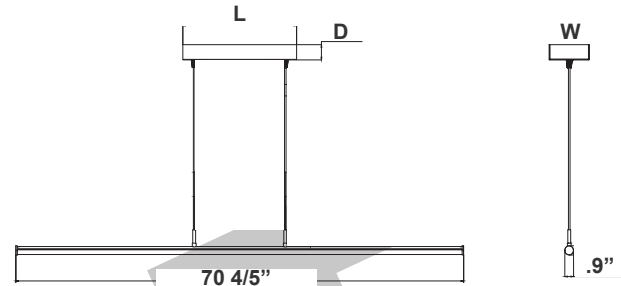

SDTL SERIES Commercial Lighting

SDTL-6FT-25-50W-MCTP-BK
POWER & CCT- ADJUSTABLE LINEAR TUBE DECORATIVE SUSP. LIGHT

WESTGATE
THE FUTURE IS HERE...AND IT'S QUITE BRIGHT!

Customer Name: _____
Project Name: _____
Note: _____ | Type: _____

Canopy Dimension: 11 4/5"(L) x x 1.6"(D) x 4 1/5"(W)

A modern decorative Euro-design suspended light suitable for conference tables, creative offices and department stores.

Features

- LED Superior Architectural Lights
- Opal Polycarbonate Tube Lens - Direct Down Light
- Pendant Mounted
- MCTP: Multi Color Temperature and Power (Selectable, The Switches Are Inside The Canopy)
- 5-Year Warranty
- Aluminum Housing With Sandy Black Finish

Technical Specifications

Electrical:

- Voltage: 120-277V AC 50/60Hz
- Wattage: 25W/40W/50W
- Power Factor: >0.95
- Total Harmonic Distortion: ≤19 %
- LPW: 105LM/W

Mechanical:

- Aluminum Housing With Sandy Black Finish
- Two 10FT Adjustable Suspension Cables
- Pendant Mounted
- Black Painted Parts Are Treated With A Five-Stage Phosphate Bonding Process And Finished With High Reflectance Baked Enamel
- Opal Polycarbonate Tube Lens - Direct Down Light
- Operating Temperature: -22°F to +104°F
- IP Rating: IP20, Indoor Use Only
- 5-Year Warranty