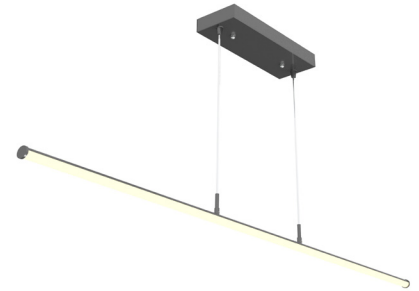

Bottom View

Performance Table: SDTL-6FT-25-50W-MCTP-BK

MODEL NO.	Wattage	Voltage	Lumens	Color Temp.	BUG Rating	LPW
SDTL-6FT-25-50W-MCTP-BK	25W	120~277V	2625	3000K 3500K 4000K	B1-U2-G1	105
	40W		4200			
	500W		5250			

Sample Ordering

Model	Size	Wattage	Wattage	Color Temp.	Finish					
SDTL	-	6FT	-	25	-	50W	-	MCTP	-	BK

Factory-Installed Options:

Blank = No Option For Accessories
OPT-EM-SL1INT = EMERGENCY BACKUP INTERNAL BATTERY
OPT-SEN-2US= ULTRASONIC BI-LEVEL DIMMING

FACTORY-INSTALLED OPTIONS:

Example:

- 1.SDTL-6FT-25-50W-MCTP-BK (For SDTL 50W MCTP fixture 120-277V)
- 2.SDTL-6FT-25-50W-MCTP-BK (For SDTL 50W MCTP fixture 120-277V)
  OPT-EM-SL1INT (EMERGENCY BACKUP INTERNAL BATTERY)