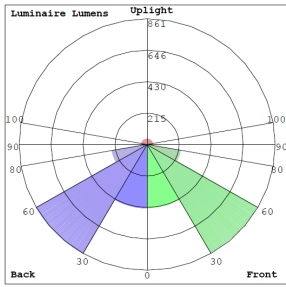

Technical Specifications

Electrical:

- Voltage: 120-277V AC 50/60Hz
- Wattage: 25W/40W/50W
- Power Factor: >0.95
- Total Harmonic Distortion: ≤19 %
- LPW: 105LM/W

Mechanical:

- Aluminum Housing With Sandy Black Finish
- Two 10FT Adjustable Suspension Cables
- Pendant Mounted
- Black Painted Parts Are Treated With A Five-Stage Phosphate Bonding Process And Finished With High Reflectance Baked Enamel
- Opal Polycarbonate Tube Lens - Direct Down Light
- Operating Temperature: -22°F to +104°F
- IP Rating: IP20, Indoor Use Only
- 5-Year Warranty

Lighting:

- MCTP: Multi Color Temperature and Power (Selectable, The Switches Are Inside The Canopy)
- Dimmable: 0~10V Dimming
- Total Lumens: 5250LM
- Color Temperatures: 3000K/3500K/4000K
- Color Rendering Index: CRI ≥ 80
- Beam Angle: 115°(H) x 109.6°(V)
- 50,000 Hours Rated Life

Other Models:

- 50W | 5250LM | SDTL-6FT-25-50W-MCTP

Phone: (877) 805-2252 | Fax: (877) 805-2252
www.westgatemfg.com

WG-04102022

Photometrics: SDTL-6FT-25-50W-MCTP-BK

BUD Rating: B1-U2-G1

Other Views:

Side View

Front View

Bottom View

Performance Table: SDTL-6FT-25-50W-MCTP-BK

MODEL NO.	Wattage	Voltage	Lumens	Color Temp.	BUG Rating	LPW
SDTL-6FT-25-50W-MCTP-BK	25W	120~277V	2625	3000K 3500K 4000K	B1-U2-G1	105
	40W		4200			
	500W		5250			