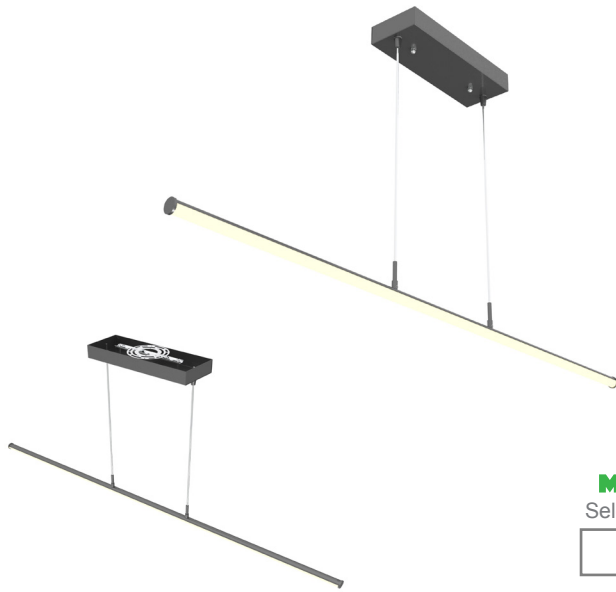

SDTL SERIES Commercial Lighting

SDTL-6FT-25-50W-MCTP-BK
POWER & CCT- ADJUSTABLE LINEAR TUBE DECORATIVE SUSP. LIGHT

WESTGATE
THE FUTURE IS HERE...AND IT'S QUITE BRIGHT!

Customer Name: _____
Project Name: _____
Note: _____ | Type: _____

Canopy Dimension: 11 4/5"(L) x x 1.6"(D) x 4 1/5"(W)

A modern decorative Euro-design suspended light suitable for conference tables, creative offices and department stores.

Features

- LED Superior Architectural Lights
- Opal Polycarbonate Tube Lens - Direct Down Light
- Pendant Mounted
- MCTP: Multi Color Temperature and Power (Selectable, The Switches Are Inside The Canopy)
- 5-Year Warranty
- Aluminum Housing With Sandy Black Finish

Technical Specifications

Electrical:

- Voltage: 120-277V AC 50/60Hz
- Wattage: 25W/40W/50W
- Power Factor: >0.95
- Total Harmonic Distortion: ≤19 %
- LPW: 105LM/W

Mechanical:

- Aluminum Housing With Sandy Black Finish
- Two 10FT Adjustable Suspension Cables
- Pendant Mounted
- Black Painted Parts Are Treated With A Five-Stage Phosphate Bonding Process And Finished With High Reflectance Baked Enamel
- Opal Polycarbonate Tube Lens - Direct Down Light
- Operating Temperature: -22°F to +104°F
- IP Rating: IP20, Indoor Use Only
- 5-Year Warranty