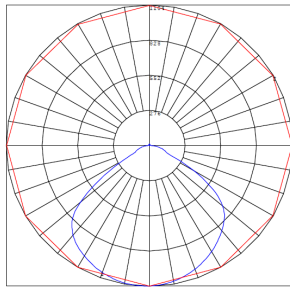

Other Models:

- 50W | 5250LM | SDTL-6FT-25-50W-MCTP

Phone: (877) 805-2252 | Fax: (877) 805-2252
www.westgatemfg.com

WG-04102022

Photometrics: SDTL-6FT-25-50W-MCTP-BK

BUD Rating: B1-U2-G1

Other Views:

Side View