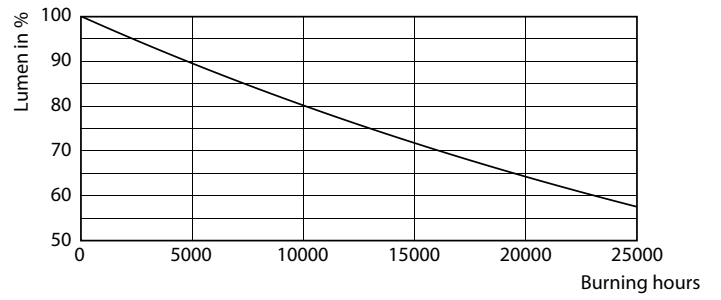

Product data

General information	
Base	G4 [G4]
EU RoHS compliant	Yes
Nominal Lifetime (Nom)	15000 h
Switching Cycle	50000
Light technical	
Color Code	830 [CCT of 3000K]
Initial lumen (Nom)	200 lm
Color Designation	White (WH)
Correlated Color Temperature (Nom)	3000 K
Luminous Efficacy (rated) (Nom)	100.00 lm/W
Color Consistency	<6
Color Rendering Index (Nom)	80
LLMF At End Of Nominal Lifetime (Nom)	70 %
Operating and electrical	
Input Frequency	- Hz
Power (Rated) (Nom)	2 W
Lamp Current (Nom)	240 mA
Wattage Equivalent	20 W
Starting Time (Nom)	0.5 s
Warm Up Time to 60% Light (Nom)	0.5 s
Power Factor (Nom)	0.5

Light Distribution Diagram

Spectral Power Distribution Colour

Accent Lighting Spots

LED Specialty Lamps

Lifetime

Life Expectancy Diagram

Lumen Maintenance Diagram