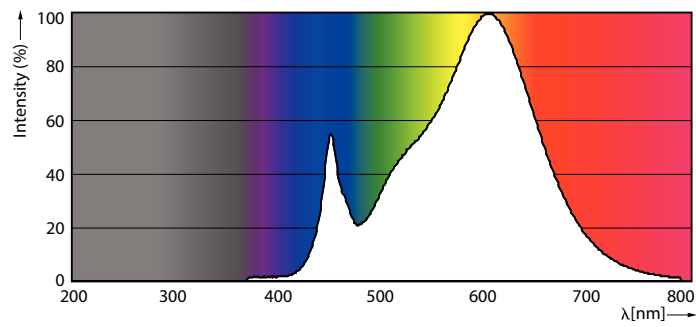

Spectral Power Distribution Colour

Accent Lighting Spots