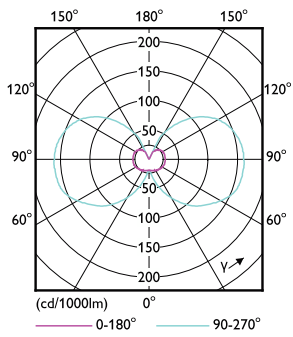

Photometric data