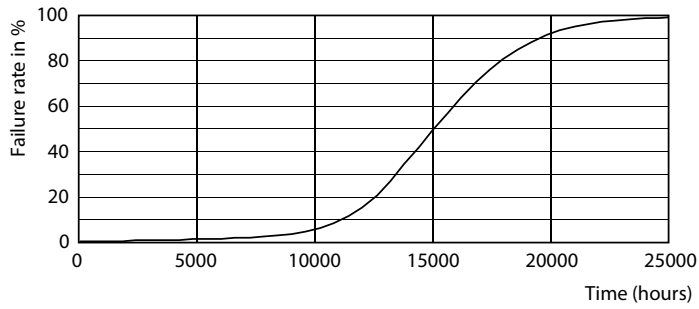

Product data

General information	
Base	G4 [G4]
EU RoHS compliant	Yes
Nominal Lifetime (Nom)	15000 h
Switching Cycle	50000
Light technical	
Color Code	830 [CCT of 3000K]
Initial lumen (Nom)	200 lm
Color Designation	White (WH)
Correlated Color Temperature (Nom)	3000 K
Luminous Efficacy (rated) (Nom)	100.00 lm/W
Color Consistency	<6
Color Rendering Index (Nom)	80
LLMF At End Of Nominal Lifetime (Nom)	70 %
Operating and electrical	
Input Frequency	- Hz
Power (Rated) (Nom)	2 W
Lamp Current (Nom)	240 mA
Wattage Equivalent	20 W
Starting Time (Nom)	0.5 s
Warm Up Time to 60% Light (Nom)	0.5 s
Power Factor (Nom)	0.5

Light Distribution Diagram

Spectral Power Distribution Colour

Accent Lighting Spots

LED Specialty Lamps

Lifetime

Life Expectancy Diagram

Lumen Maintenance Diagram