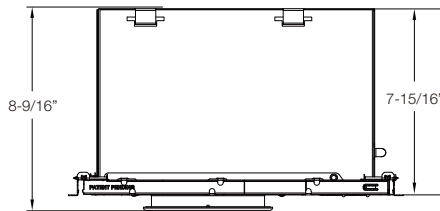

NYX SERIES

LINE DRAWINGS

With Shallow IC BOX

4", 6" and 8" Round S Lumen Shallow IC Frame Cover (shown with 6" Light Engine)

4" and 6" Square S Lumen Shallow IC Frame Cover (shown with 6" Light Engine)

With Large IC Box