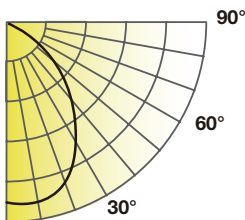

NYX SERIES

PHOTOMETRY

NYXNC4SQ/S9CCT5S/DUALDIM/MD/CC

Lumens: 2,153 lm
CBCP: 1,658 cd
Power: 20 W
Efficacy: 106 lm/W
CRI: 92
Spacing Criteria: 0.98
Beam Angle: 68°

Candlepower Distribution		Initial Footcandles			Zonal Lumen Summary		
Angle (°)	Average (cd)	Height (ft)	Fc	Diameter (ft)	Zone	Lumens	%Fixt
10	1,567	8	36	11	0-30	1,098	51
20	1,336	9	29	12	0-40	1,588	74
30	980	10	23	13	0-60	2,088	97
40	592	12	16	16	0-90	2,150	100
50	294	15	10	20			
60	109						
70	15						
80	1						
90	0						

NYXNC4SQ/S9CCT5S/DUALDIM/WD/CC

Lumens: 2,108 lm
CBCP: 1,383 cd
Power: 20 W
Efficacy: 104 lm/W
CRI: 92
Spacing Criteria: 1.07
Beam Angle: 76°

Candlepower Distribution		Initial Footcandles			Zonal Lumen Summary		
Angle (°)	Average (cd)	Height (ft)	Fc	Diameter (ft)	Zone	Lumens	%Fixt
10	1,342	8	31	12	0-30	990	47
20	1,203	10	20	16	0-40	1,482	70
30	950	12	14	19	0-60	2,037	97
40	624	15	9	23	0-90	2,105	100
50	327	20	5	31			
60	121						
70	17						
80	2						
90	0						

NYXNC4SQS9CCT5SDUALDIMWWCC

Lumens: 1,265 lm
CBCP: 904 cd
Power: 20 W
Efficacy: 63 lm/W
CRI: 92
Spacing Criteria: 1.21
Beam Angle: 69°

Candlepower Distribution		Initial Footcandles			Zonal Lumen Summary		
Angle (°)	Average (cd)	Height (ft)	Fc	Diameter (ft)	Zone	Lumens	%Fixt
10	718	8	17	11	0-30	539	43
20	656	10	11	14	0-40	821	65
30	537	12	7	17	0-60	1,178	93
40	378	15	5	21	0-90	1,264	100
50	222	20	3	28			
60	103						
70	45						
80	9						
90	0