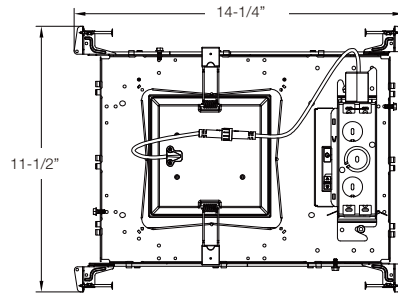

LINE DRAWINGS

	Size	Inside Diameter	Outside Trim Diameter	Fixture Height	Minimum Cutout	Maximum Cutout
NYX ROUND	4	3-15/16"	5-1/2"	2-1/2"	4-1/2"	4-3/4"
	6	5-1/2"	7-1/16"	2-1/2"	6 1/16"	6-5/16"
	8	7-1/16"	8-11/16"	2-9/16"	7-11/16"	8-1/16"
NYX SQUARE	4	3-3/8x3-3/8"	4-7/8x4-7/8"	2-1/2"	4x4"	4-1/8x4-1/8"
	6	4-13/16x4-13/16"	6-3/8x6-3/8"	2-1/2"	5-5/16x5-5/16"	5-5/8x5-5/8"

NYX SERIES

LINE DRAWINGS

**4" S, 6" and 8" Round Frame
(shown with 6" Light Engine)**

**4" S and 6" Square Frame
(shown with 6" Light Engine)**

**4" M Round Frame
(shown with 6" Light Engine)**

**4" M Square Frame
(shown with 6" Light Engine)**