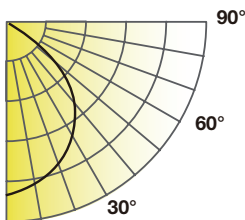

Lumens: 4,442 lm
CBCP: 2,086 cd
Power: 40 W
Efficacy: 119 lm/W
CRI: 92
Spacing Criteria: 1.15
Beam Angle: 94°

Candlepower Distribution		Initial Footcandles			Zonal Lumen Summary		
Angle (°)	Average (cd)	Height (ft)	Fc	Diameter (ft)	Zone	Lumens	%Fixt
10	2,027	8	47	17	0-30	1,548	35
20	1,859	10	30	21	0-40	2,456	55
30	1,606	12	21	26	0-60	3,980	90
40	1,290	15	13	32	0-90	4,432	100
50	933	20	8	43			
60	556						
70	194						
80	7						
90	0						

NYXNC8RD/L9CCT5S/DIM010UNV/MD/CC (3500K Selected)