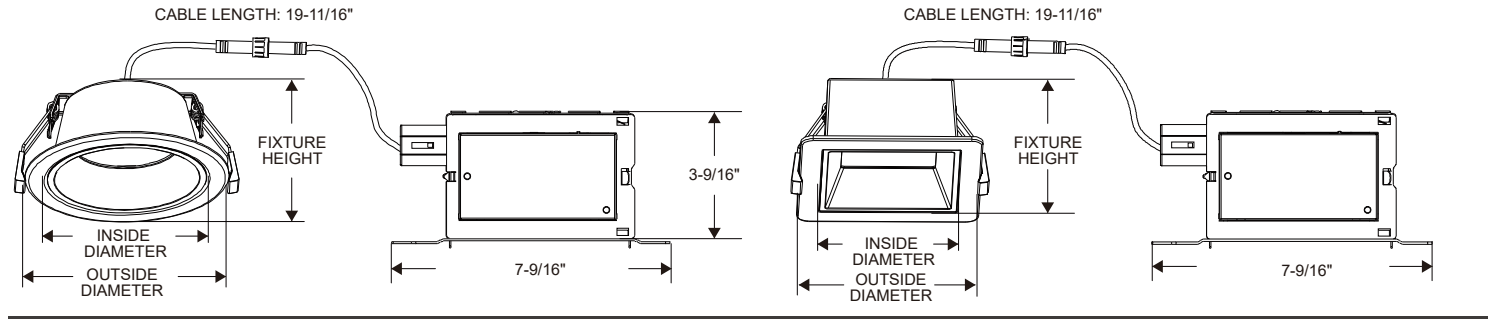

LINE DRAWINGS

	Size	Inside Diameter	Outside Trim Diameter	Fixture Height	Minimum Cutout	Maximum Cutout
NYX ROUND	4	3-15/16"	5-1/2"	2-1/2"	4-1/2"	4-3/4"
	6	5-1/2"	7-1/16"	2-1/2"	6 1/16"	6-5/16"
	8	7-1/16"	8-11/16"	2-9/16"	7-11/16"	8-1/16"
NYX SQUARE	4	3-3/8x3-3/8"	4-7/8x4-7/8"	2-1/2"	4x4"	4-1/8x4-1/8"
	6	4-13/16x4-13/16"	6-3/8x6-3/8"	2-1/2"	5-5/16x5-5/16"	5-5/8x5-5/8"