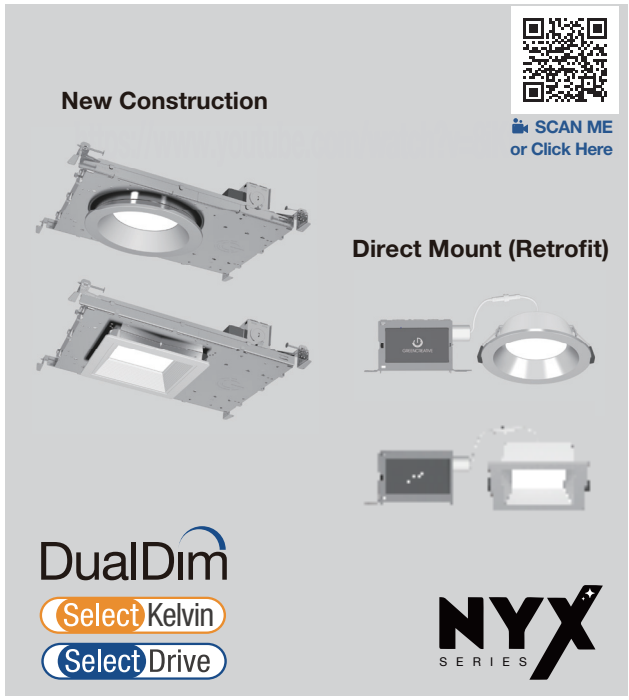

Project Name:	Type:
Part Number:	Date:

GREENCREATIVE

NYX SERIES

SPECIFICATION FEATURES

- Mechanical** - NYX Downlight is made from die cast aluminum, for maximizing passive cooling, ensuring long life lasting LED. This series is designed for new construction, remodel, and direct mount (retrofit) in the ceiling. Stainless steel spring action clips allow for both easy new construction and direct installation from 1/2" to 1-1/2" ceiling thicknesses and field accessibility below the ceiling for service or replacement. Galvanized steel plaster frame. Low profile bar hangers with non-pass through construction and leveling flanges, contain integral tee bar clip and preinstalled nail. Bar hangers are adjustable from 13-1/4" to 24-1/2" and can be installed in suspended T-Grid or wood joist ceilings. Optional field installable butterfly brackets with adjustable height are available for C-Channel or rod installation.
- Electrical** - Proprietary potted driver for optimal heat protection ensure long life of electronics components. Field select from four or three lumen outputs using SelectDrive technology. The driver also features DualDim Technology, for maximum adaptability in any spaces whether it's commercial, residential or mixed. Rated for 120 to 277V, 50/60 Hz the driver is both 0-10V dimmable to 5% with low-end cut off and Forward and Reverse phase dimmable at 120V down to 10%. For 8" Large light engine, the 120V (DIM120V), 50/60 Hz driver is forward or reverse phase dimmable to 5%. The 120-277V (DIM010UNV), 50/60 Hz driver is 0-10V dimmable to 5% with a low end cutoff. Please consult dimmer compatibility for additional information. Sound rating <22db. Optional integrated EM driver available, and control options. Standard drivers DUALDIM and DIM010UNV also comes with a 12V auxiliary port that provides power for field installed sensors and control modules.
- Optical** - Non conductive polycarbonate plated reflectors available in clear, matte white, white baffle or black baffle, are field interchangeable allowing for service or replacement to evolve with the space. Fully deadfront reflector and flange are available in full clear, white, and black finishes. High resistance and non yellowing polycarbonate lenses for optimal low glare light diffusion. Featuring SelectKelvin technology with field selectable CCTs 2700/3000/3500/4000/5000K. LED binning within 4 SDCM maximum. Offered in minimum 90 CRI. 80° optical wide beam angle diffuser with 1.2 SC, 60° medium fresnel optic with 1.0 SC or wall wash insert are available for optimal distribution.
- Thermal** - Die cast fixture maximizes passive thermal management and achieves a L70 calculated lifetime of 100,000 hours, at 25°C according to TM-21-11 requirements. Ambient temperature rated from -40°F to 113°F (-40°C to 45°C). IC installation for IC rated parts limited to +35°C (95.0°F) ambient temperature. IC cover are also available.
- Compliance and Warranty** - ETL Classified and Listed for wet location from the bottom once properly installed. Certified air-tight per ASTM 283-04. Complies with FCC 47CFR Part 15B consumer limits for EMI/RFI emissions at 120V. Suitable for use in clothes closets when installed in accordance with the NEC 410.16 spacing requirements. For IC rating information please refer to the IC rating table. Can be used for State of California Title 24 high efficacy LED compliance under JA8. 5 Year Warranty for complete fixture. Optional 10 Year Extended Warranty available, subject to same terms, conditions and installation requirements as standard 5 Year Warranty. BAA Compliant Option Available.