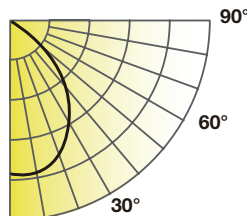

Lumens: 2,457 lm
CBCP: 1,156 cd
Power: 20 W
Efficacy: 121 lm/W
CRI: 92
Spacing Criteria: 1.16
Beam Angle: 94°

Candlepower Distribution		Initial Footcandles			Zonal Lumen Summary		
Angle (°)	Average (cd)	Height (ft)	Fc	Diameter (ft)	Zone	Lumens	%Fixt
10	1,120	8	26	17	0-30	857	35
20	1,030	10	17	22	0-40	1,359	55
30	889	12	12	26	0-60	55	90
40	714	15	7	32	0-90	2,453	100
50	517	20	4	43			
60	306						
70	105						
80	4						
90	0