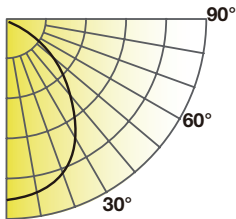

NYX SERIES

PHOTOMETRY

NYXNC4RD/M9CCT5S/DUALDIM/WD/CC (3500K Selected)

Lumens: 3,655 lm
CBCP: 1,793cd
Power: 35 W
Efficacy: 108 lm/W
CRI: 92
Spacing Criteria: 1.18
Beam Angle: 90°

Candlepower Distribution		Initial Footcandles			Zonal Lumen Summary		
Angle (°)	Average (cd)	Height (ft)	Fc	Diameter (ft)	Zone	Lumens	%Fixt
10	1,752	8	41	16	0-30	1,358	37
20	1,632	10	26	20	0-40	2,143	59
30	1,419	12	18	24	0-60	3,301	90
40	1,080	15	12	30	0-90	3,648	100
50	704	20	7	40			
60	363						
70	135						
80	46						
90	0						

NYXNC4RD/M9CCT5S/DUALDIM/MD/CC (3500K Selected)