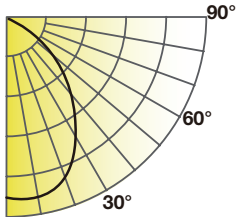

NYX SERIES

PHOTOMETRY

NYXNC6RD/S9CCT5S/DUALDIM/WD/CC

Lumens: 2,356 lm
CBCP: 1,307 cd
Power: 20 W
Efficacy: 115 lm/W
CRI: 92
Spacing Criteria: 1.10
Beam Angle: 85°

Candlepower Distribution		Initial Footcandles			Zonal Lumen Summary		
Angle (°)	Average (cd)	Height (ft)	Fc	Diameter (ft)	Zone	Lumens	%Fixt
10	1,254	8	29	15	0-30	930	40
20	1,119	9	19	18	0-40	1,445	61
30	933	10	13	22	0-60	2,208	94
40	704	12	8	27	0-90	2,353	100
50	458	15	5	37			
60	219						
70	46						
80	1						
90	0