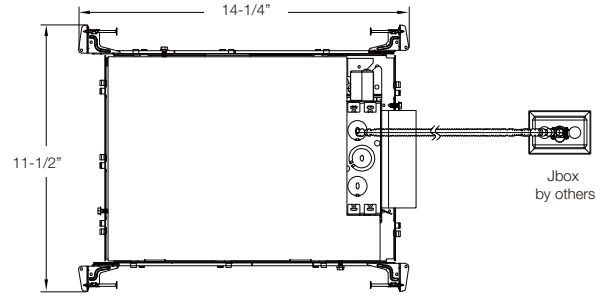

NYX SERIES

LINE DRAWINGS

With EM & IC BOX

4" , 6" and 8" Round S Lumen Shallow IC Frame Cover with EM6
(shown with 6" Light Engine)

4" and 6" Square S Lumen Shallow IC Frame Cover with EM6
(shown with 6" Light Engine)