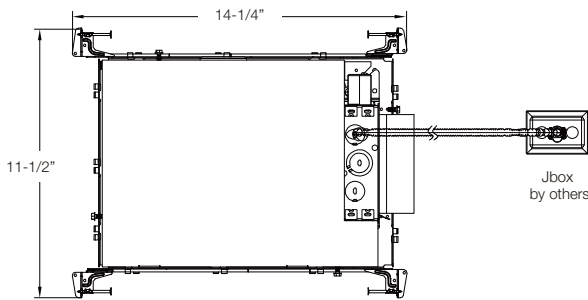

NYX SERIES

LINE DRAWINGS

With EM & IC BOX

4" , 6" and 8" Round S Lumen Shallow IC Frame Cover with EM6
(shown with 6" Light Engine)

4" and 6" Square S Lumen Shallow IC Frame Cover with EM6
(shown with 6" Light Engine)