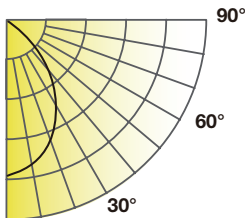

NYXNC6SQ/S9CCT5S/DUALDIM/MD/CC

Lumens: 2,237 lm
CBCP: 1,531 cd
Power: 20 W
Efficacy: 109 lm/W
CRI: 92
Spacing Criteria: 0.97
Beam Angle: 70°

Candlepower Distribution		Initial Footcandles			Zonal Lumen Summary		
Angle (°)	Average (cd)	Height (ft)	Fc	Diameter (ft)	Zone	Lumens	%Fixt
10	1,444	8	34	11	0-30	1,004	45
20	1,211	10	21	14	0-40	1,480	66
30	906	12	15	17	0-60	2,108	94
40	611	15	10	21	0-90	2,234	100
50	366	20	5	28			
60	178						
70	54						
80	1						
90	0