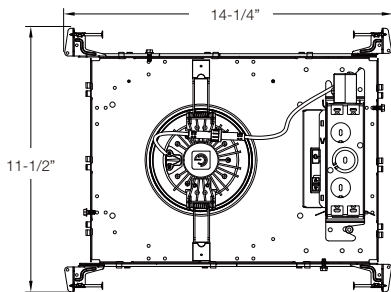

LINE DRAWINGS

	Size	Inside Diameter	Outside Trim Diameter	Fixture Height	Minimum Cutout	Maximum Cutout
NYX ROUND	4	3-15/16"	5-1/2"	2-1/2"	4-1/2"	4-3/4"
	6	5-1/2"	7-1/16"	2-1/2"	6 1/16"	6-5/16"
	8	7-1/16"	8-11/16"	2-9/16"	7-11/16"	8-1/16"
NYX SQUARE	4	3-3/8x3-3/8"	4-7/8x4-7/8"	2-1/2"	4x4"	4-1/8x4-1/8"
	6	4-13/16x4-13/16"	6-3/8x6-3/8"	2-1/2"	5-5/16x5-5/16"	5-5/8x5-5/8"

NYX SERIES

LINE DRAWINGS

**4" S, 6" and 8" Round Frame
(shown with 6" Light Engine)**

**4" S and 6" Square Frame
(shown with 6" Light Engine)**

**4" M Round Frame
(shown with 6" Light Engine)**

**4" M Square Frame
(shown with 6" Light Engine)**