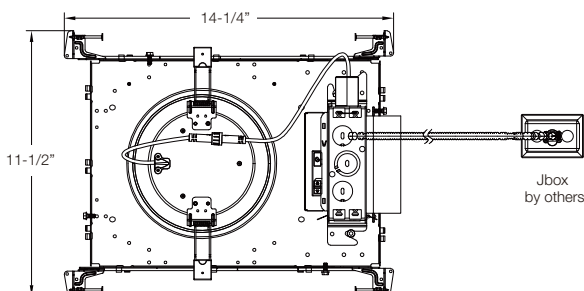

NYX SERIES

LINE DRAWINGS

With Shallow IC BOX

With Large IC Box

With EM