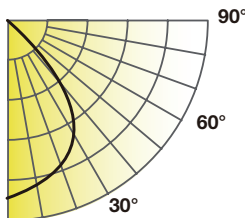

Lumens: 3,917 lm
CBCP: 2,196 cd
Power: 40 W
Efficacy: 103 lm/W
CRI: 92
Spacing Criteria: 1.1
Beam Angle: 83°

Candlepower Distribution		Initial Footcandles			Zonal Lumen Summary		
Angle (°)	Average (cd)	Height (ft)	Fc	Diameter (ft)	Zone	Lumens	%Fixt
10	2,130	8	49	14	0-30	1,602	41
20	1,933	10	32	18	0-40	2,477	63
30	1,616	12	22	21	0-60	3,685	94
40	1,185	15	14	27	0-90	3,910	100
50	736	20	8	36			
60	343						
70	83						
80	3						
90	0