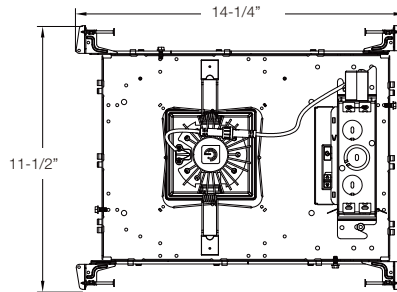

LINE DRAWINGS

	Size	Inside Diameter	Outside Trim Diameter	Fixture Height	Minimum Cutout	Maximum Cutout
NYX ROUND	4	3-15/16"	5-1/2"	2-1/2"	4-1/2"	4-3/4"
	6	5-1/2"	7-1/16"	2-1/2"	6 1/16"	6-5/16"
	8	7-1/16"	8-11/16"	2-9/16"	7-11/16"	8-1/16"
NYX SQUARE	4	3-3/8x3-3/8"	4-7/8x4-7/8"	2-1/2"	4x4"	4-1/8x4-1/8"
	6	4-13/16x4-13/16"	6-3/8x6-3/8"	2-1/2"	5-5/16x5-5/16"	5-5/8x5-5/8"

NYX SERIES

LINE DRAWINGS

**4" S, 6" and 8" Round Frame
(shown with 6" Light Engine)**

**4" S and 6" Square Frame
(shown with 6" Light Engine)**

**4" M Round Frame
(shown with 6" Light Engine)**

**4" M Square Frame
(shown with 6" Light Engine)**