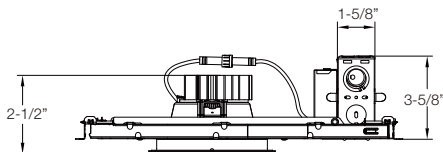

LINE DRAWINGS

	Size	Inside Diameter	Outside Trim Diameter	Fixture Height	Minimum Cutout	Maximum Cutout
NYX ROUND	4	3-15/16"	5-1/2"	2-1/2"	4-1/2"	4-3/4"
	6	5-1/2"	7-1/16"	2-1/2"	6 1/16"	6-5/16"
	8	7-1/16"	8-11/16"	2-9/16"	7-11/16"	8-1/16"
NYX SQUARE	4	3-3/8x3-3/8"	4-7/8x4-7/8"	2-1/2"	4x4"	4-1/8x4-1/8"
	6	4-13/16x4-13/16"	6-3/8x6-3/8"	2-1/2"	5-5/16x5-5/16"	5-5/8x5-5/8"

NYX SERIES

LINE DRAWINGS

**4" S, 6" and 8" Round Frame
(shown with 6" Light Engine)**

**4" S and 6" Square Frame
(shown with 6" Light Engine)**

**4" M Round Frame
(shown with 6" Light Engine)**

**4" M Square Frame
(shown with 6" Light Engine)**