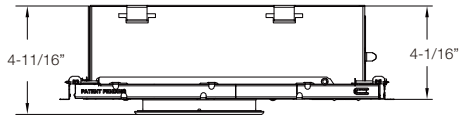

NYX SERIES

LINE DRAWINGS

With Shallow IC BOX

4", 6" and 8" Round S Lumen Shallow IC Frame Cover (shown with 6" Light Engine)