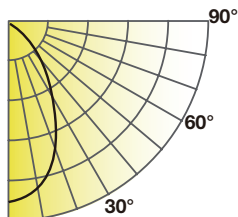

NYX SERIES

PHOTOMETRY

NYXNC6SQ/M9CCT5S/DUALDIM/MD/CC (3500K Selected)

Lumens: 3,882 lm
CBCP: 2,675cd
Power: 40 W
Efficacy: 102 lm/W
CRI: 92
Spacing Criteria: 0.95
Beam Angle: 69°

Candlepower Distribution		Initial Footcandles			Zonal Lumen Summary		
Angle (°)	Average (cd)	Height (ft)	Fc	Diameter (ft)	Zone	Lumens	%Fixt
10	2,512	8	58	11	0-30	1,743	45
20	2,100	10	37	14	0-40	2,567	66
30	1,578	12	26	17	0-60	3,656	94
40	1,069	15	17	21	0-90	3,875	100
50	644	20	9	28			
60	311						
70	85						
80	2						
90	0						

NYXNC8RD/S9CCT5S/DUALDIM/MD/CC (3500K Selected)