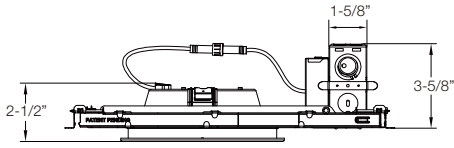

NYX SERIES

LINE DRAWINGS

**4" S, 6" and 8" Round Frame
(shown with 6" Light Engine)**