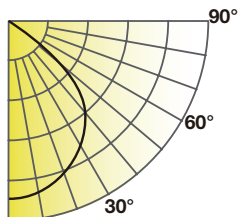

NYX SERIES

PHOTOMETRY

NYXNC8RD/L9CCT5S/DIM010UNV/WD/CC (3500K Selected)

Lumens: 6,593 lm
CBCP: 3,122cd
Power: 60 W
Efficacy: 112 lm/W
CRI: 92
Spacing Criteria: 1.15
Beam Angle: 94°

Candlepower Distribution		Initial Footcandles			Zonal Lumen Summary		
Angle (°)	Average (cd)	Height (ft)	Fc	Diameter (ft)	Zone	Lumens	%Fixt
10	3,018	8	70	17	0-30	2,304	35
20	2,766	10	45	21	0-40	4,927	75
30	2,387	12	31	26	0-60	5,915	90
40	1,057	15	20	32	0-90	6,578	100
50	1,384	20	11	43			
60	825						
70	281						
80	11						
90	0						

CERTIFICATION INFORMATION

Model	ES ID#
NYX****#**/#9CCT5S/DUALDIM/**/****	2740471
NYXICAT6RD/**/#9CCT5S/DUALDIM/**/****	2740470
NYX**8RD/M9CCT5S/DUALDIM/**/****	3473694
NYX**8RD/S9CCT5S/DUALDIM/**/****	3473695
NYX**8RD/L9CCT5S/DIM010UNV/**/****	3463035
NYX**8RD/L9CCT5S/DIM120V/**/****	3473693
NYX****#**/#9CCT5S/DUALDIM/**/****	2740471
NYXICAT6RD/**/#9CCT5S/DUALDIM/**/****	2740470

Note: All rights reserved. All sizes and specifications are subject to change at any time without notice.