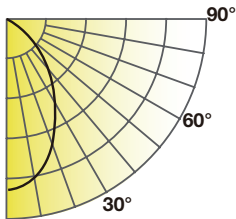

NYX SERIES

PHOTOMETRY

NYXNC8RD/M9CCT5S/DUALDIM/MD/CC (3500K Selected)

Lumens: 4,296 lm
CBCP: 3,111cd
Power: 40 W
Efficacy: 115 lm/W
CRI: 92
Spacing Criteria: 0.87
Beam Angle: 63°

Candlepower Distribution		Initial Footcandles			Zonal Lumen Summary		
Angle (°)	Average (cd)	Height (ft)	Fc	Diameter (ft)	Zone	Lumens	%Fixt
10	2,825	8	66	10	0-30	1,881	44
20	2,243	10	42	12	0-40	2,741	64
30	1,642	12	29	15	0-60	3,948	92
40	1,125	15	19	18	0-90	4,288	100
50	727	20	10	25			
60	415						
70	145						
80	4						
90	0						

NYXNC8RD/M9CCT5S/DUALDIM/WD/CC (3500K Selected)