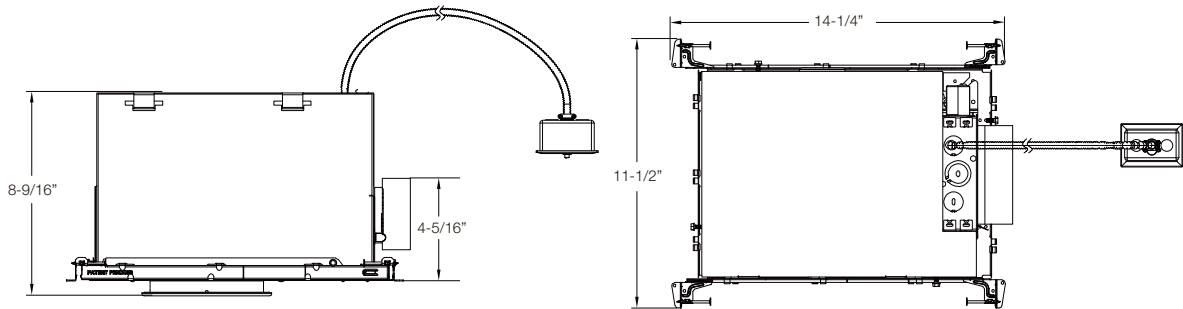

With EM & IC BOX

4" , 6" and 8" Round M Lumen Large IC Frame Cover with EM6
(shown with 6" Light Engine)