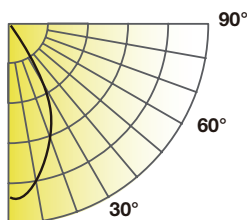

Lumens: 2,357 lm
CBCP: 1,808 cd
Power: 20 W
Efficacy: 116 lm/W
CRI: 92
Spacing Criteria: 0.84
Beam Angle: 60°

Candlepower Distribution		Initial Footcandles			Zonal Lumen Summary		
Angle (°)	Average (cd)	Height (ft)	Fc	Diameter (ft)	Zone	Lumens	%Fixt
10	1,581	8	37	9	0-30	1,041	44
20	1,236	10	23	11	0-40	1,509	64
30	895	12	16	14	0-60	2,169	92
40	618	15	10	17	0-90	2,354	100
50	395	20	6	23			
60	226						
70	80						
80	2						
90	0						

NYXNC8RD/S9CCT5S/DUALDIM/WD/CC (3500K Selected)