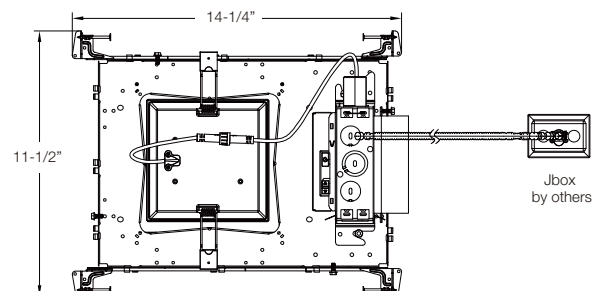

NYX SERIES

LINE DRAWINGS

With Shallow IC BOX

With Large IC Box

With EM