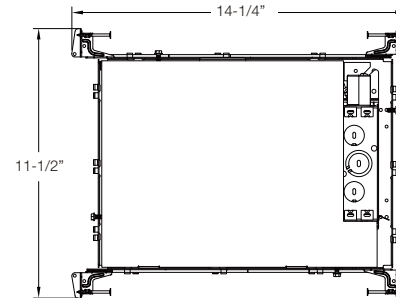

LINE DRAWINGS

	Size	Inside Diameter	Outside Trim Diameter	Fixture Height	Minimum Cutout	Maximum Cutout
NYX ROUND	4	3-15/16"	5-1/2"	2-1/2"	4-1/2"	4-3/4"
	6	5-1/2"	7-1/16"	2-1/2"	6 1/16"	6-5/16"
	8	7-1/16"	8-11/16"	2-9/16"	7-11/16"	8-1/16"
NYX SQUARE	4	3-3/8x3-3/8"	4-7/8x4-7/8"	2-1/2"	4x4"	4-1/8x4-1/8"
	6	4-13/16x4-13/16"	6-3/8x6-3/8"	2-1/2"	5-5/16x5-5/16"	5-5/8x5-5/8"

NYX SERIES

LINE DRAWINGS

With Shallow IC BOX

4", 6" and 8" Round S Lumen Shallow IC Frame Cover (shown with 6" Light Engine)

4" and 6" Square S Lumen Shallow IC Frame Cover (shown with 6" Light Engine)

With Large IC Box