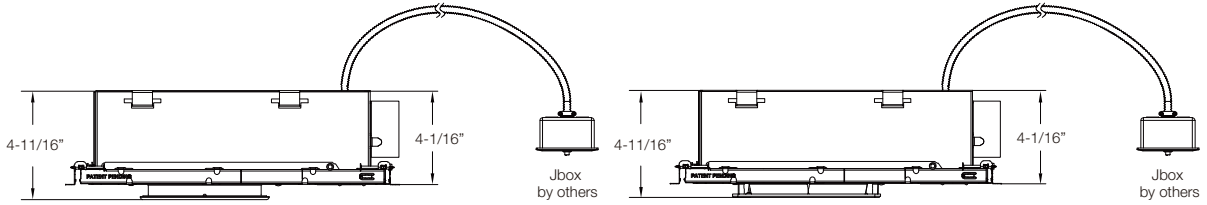

NYX SERIES

LINE DRAWINGS

With EM & IC BOX

4" , 6" and 8" Round S Lumen Shallow IC Frame Cover with EM6
(shown with 6" Light Engine)

4" and 6" Square S Lumen Shallow IC Frame Cover with EM6
(shown with 6" Light Engine)