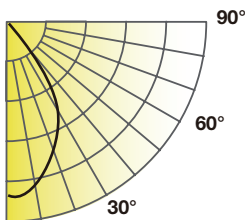

Lumens: 3,675 lm
CBCP: 2,650 cd
Power: 35 W
Efficacy: 109 lm/W
CRI: 92
Spacing Criteria: 0.92
Beam Angle: 65°

Candlepower Distribution		Initial Footcandles			Zonal Lumen Summary		
Angle (°)	Average (cd)	Height (ft)	Fc	Diameter (ft)	Zone	Lumens	%Fixt
10	2,478	8	58	10	0-30	1,688	46
20	2,036	9	45	12	0-40	2,440	66
30	1,476	10	37	13	0-60	3,398	92
40	955	12	26	15	0-90	3,669	100
50	573	15	16	19			
60	284						
70	102						
80	34						
90	0						

NYXNC6SQ/M9CCT5S/DUALDIM/WD/CC (3500K Selected)