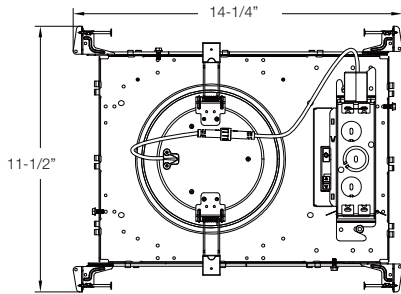

LINE DRAWINGS

	Size	Inside Diameter	Outside Trim Diameter	Fixture Height	Minimum Cutout	Maximum Cutout
NYX ROUND	4	3-15/16"	5-1/2"	2-1/2"	4-1/2"	4-3/4"
	6	5-1/2"	7-1/16"	2-1/2"	6 1/16"	6-5/16"
	8	7-1/16"	8-11/16"	2-9/16"	7-11/16"	8-1/16"
NYX SQUARE	4	3-3/8x3-3/8"	4-7/8x4-7/8"	2-1/2"	4x4"	4-1/8x4-1/8"
	6	4-13/16x4-13/16"	6-3/8x6-3/8"	2-1/2"	5-5/16x5-5/16"	5-5/8x5-5/8"

NYX SERIES

LINE DRAWINGS

**4" S, 6" and 8" Round Frame
(shown with 6" Light Engine)**

**4" S and 6" Square Frame
(shown with 6" Light Engine)**

**4" M Round Frame
(shown with 6" Light Engine)**

**4" M Square Frame
(shown with 6" Light Engine)**