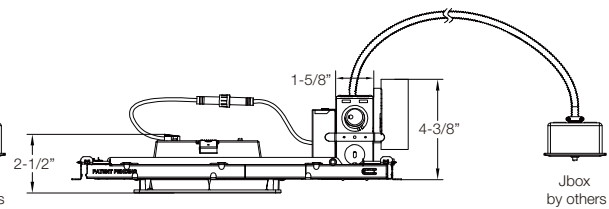

4" and 6" Square Frame with EM6 (shown with 6" Light Engine)

With EM