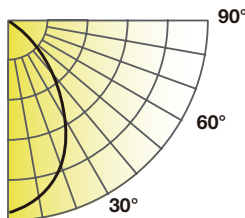

Lumens: 6,336 lm
CBCP: 4,411 cd
Power: 60 W
Efficacy: 108 lm/W
CRI: 92
Spacing Criteria: 0.88
Beam Angle: 65°

Candlepower Distribution		Initial Footcandles			Zonal Lumen Summary		
Angle (°)	Average (cd)	Height (ft)	Fc	Diameter (ft)	Zone	Lumens	%Fixt
10	4,069	8	95	10	0-30	2,718	43
20	3,233	10	60	13	0-40	3,980	63
30	2,403	12	42	15	0-60	5,802	92
40	1,670	15	27	19	0-90	6,323	100
50	1,093	20	15	25			
60	631						
70	224						
80	6						
90	0