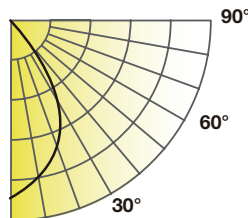

Candlepower Distribution	
Angle (°)	Average (cd)
10	2,424
20	2,050
30	1,504
40	915
50	457
60	185
70	21
80	2
90	0

Initial Footcandles		
Height (ft)	Fc	Diameter (ft)
8	56	11
10	36	13
12	25	16
15	16	20
20	9	27

Zonal Lumen Summary		
Zone	Lumens	%Fixt
0-30	1,690	51
0-40	2,442	73
0-60	2,960	89
0-90	3,333	100

Lumens: 3,339 lm
CBCP: 2,561 cd
Power: 35 W
Efficacy: 99 lm/W
CRI: 92
Spacing Criteria: 0.96
Beam Angle: 67°