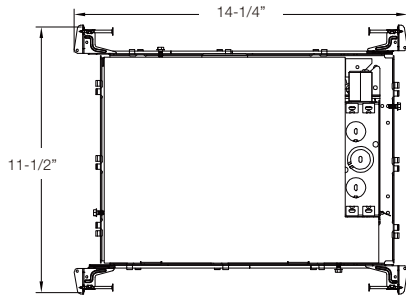

LINE DRAWINGS

	Size	Inside Diameter	Outside Trim Diameter	Fixture Height	Minimum Cutout	Maximum Cutout
NYX ROUND	4	3-15/16"	5-1/2"	2-1/2"	4-1/2"	4-3/4"
	6	5-1/2"	7-1/16"	2-1/2"	6 1/16"	6-5/16"
	8	7-1/16"	8-11/16"	2-9/16"	7-11/16"	8-1/16"
NYX SQUARE	4	3-3/8x3-3/8"	4-7/8x4-7/8"	2-1/2"	4x4"	4-1/8x4-1/8"
	6	4-13/16x4-13/16"	6-3/8x6-3/8"	2-1/2"	5-5/16x5-5/16"	5-5/8x5-5/8"

NYX SERIES

LINE DRAWINGS

With Shallow IC BOX

4", 6" and 8" Round S Lumen Shallow IC Frame Cover (shown with 6" Light Engine)

4" and 6" Square S Lumen Shallow IC Frame Cover (shown with 6" Light Engine)

With Large IC Box