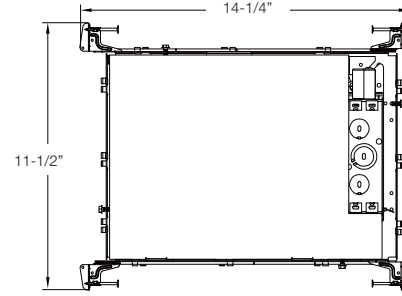

LINE DRAWINGS

	Size	Inside Diameter	Outside Trim Diameter	Fixture Height	Minimum Cutout	Maximum Cutout
NYX ROUND	4	3-15/16"	5-1/2"	2-1/2"	4-1/2"	4-3/4"
	6	5-1/2"	7-1/16"	2-1/2"	6 1/16"	6-5/16"
	8	7-1/16"	8-11/16"	2-9/16"	7-11/16"	8-1/16"
NYX SQUARE	4	3-3/8x3-3/8"	4-7/8x4-7/8"	2-1/2"	4x4"	4-1/8x4-1/8"
	6	4-13/16x4-13/16"	6-3/8x6-3/8"	2-1/2"	5-5/16x5-5/16"	5-5/8x5-5/8"

NYX SERIES

LINE DRAWINGS

With Shallow IC BOX

4", 6" and 8" Round S Lumen Shallow IC Frame Cover (shown with 6" Light Engine)

4" and 6" Square S Lumen Shallow IC Frame Cover (shown with 6" Light Engine)

With Large IC Box