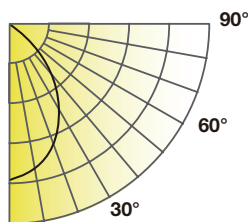

Candlepower Distribution	
Angle (°)	Average (cd)
10	2,067
20	1,852
30	1,461
40	968
50	509
60	195
70	23
80	2
90	0

Initial Footcandles		
Height (ft)	Fc	Diameter (ft)
8	48	12
10	31	15
12	21	19
15	14	23
20	8	31

Zonal Lumen Summary		
Zone	Lumens	%Fixt
0-30	1,526	47
0-40	2,283	70
0-60	3,147	97
0-90	3,253	100

Lumens: 3,259 lm
CBCP: 2,132 cd
Power: 35 W
Efficacy: 97 lm/W
CRI: 92
Spacing Criteria: 1.06
Beam Angle: 76°

NYXNC4SQ/M9CCT5S/DUALDIM/MD/CC (3500K Selected)