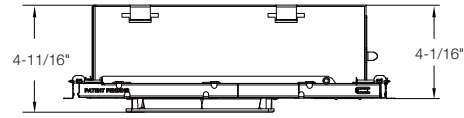

4" and 6" Square S Lumen Shallow IC Frame Cover (shown with 6" Light Engine)

NYX SERIES

LINE DRAWINGS

With Shallow IC BOX