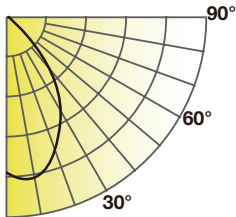

NYX SERIES

PHOTOMETRY

NYXNC4SQ/S9CCT5S/DUALDIM/MD/CC

Lumens: 2,153 lm
CBCP: 1,658 cd
Power: 20 W
Efficacy: 106 lm/W
CRI: 92
Spacing Criteria: 0.98
Beam Angle: 68°

Candlepower Distribution		Initial Footcandles			Zonal Lumen Summary		
Angle (°)	Average (cd)	Height (ft)	Fc	Diameter (ft)	Zone	Lumens	%Fixt
10	1,567	8	36	11	0-30	1,098	51
20	1,336	9	29	12	0-40	1,588	74
30	980	10	23	13	0-60	2,088	97
40	592	12	16	16	0-90	2,150	100
50	294	15	10	20			
60	109						
70	15						
80	1						
90	0						

NYXNC4SQ/S9CCT5S/DUALDIM/WD/CC