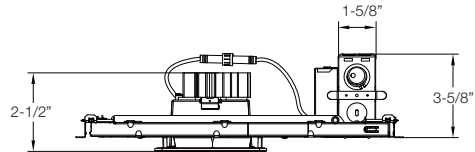

LINE DRAWINGS

	Size	Inside Diameter	Outside Trim Diameter	Fixture Height	Minimum Cutout	Maximum Cutout
NYX ROUND	4	3-15/16"	5-1/2"	2-1/2"	4-1/2"	4-3/4"
	6	5-1/2"	7-1/16"	2-1/2"	6 1/16"	6-5/16"
	8	7-1/16"	8-11/16"	2-9/16"	7-11/16"	8-1/16"
NYX SQUARE	4	3-3/8x3-3/8"	4-7/8x4-7/8"	2-1/2"	4x4"	4-1/8x4-1/8"
	6	4-13/16x4-13/16"	6-3/8x6-3/8"	2-1/2"	5-5/16x5-5/16"	5-5/8x5-5/8"

NYX SERIES

LINE DRAWINGS

**4" S, 6" and 8" Round Frame
(shown with 6" Light Engine)**

**4" S and 6" Square Frame
(shown with 6" Light Engine)**

**4" M Round Frame
(shown with 6" Light Engine)**

**4" M Square Frame
(shown with 6" Light Engine)**