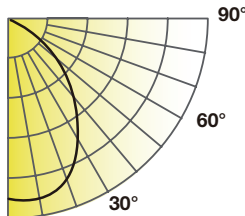

NYXNC6SQ/S9CCT5S/DUALDIM/WD/CC

Lumens: 2,269 lm
CBCP: 1,290 cd
Power: 20 W
Efficacy: 111 lm/W
CRI: 92
Spacing Criteria: 1.11
Beam Angle: 83°

Candlepower Distribution		Initial Footcandles			Zonal Lumen Summary		
Angle (°)	Average (cd)	Height (ft)	Fc	Diameter (ft)	Zone	Lumens	%Fixt
10	1,250	8	29	14	0-30	934	41
20	1,128	10	19	18	0-40	1,440	64
30	930	12	13	21	0-60	2,137	94
40	678	15	8	26	0-90	2,265	100
50	416	20	5	35			
60	193						
70	46						
80	1						
90	0