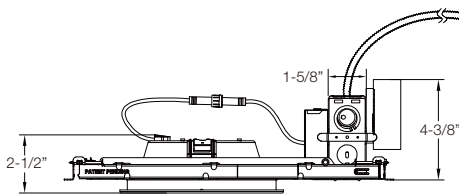

With EM

4", 6" and 8" Round Frame with EM6 (shown with 6" Light Engine)