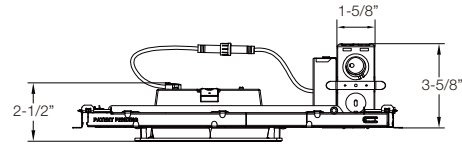

**4" S and 6" Square Frame
(shown with 6" Light Engine)**