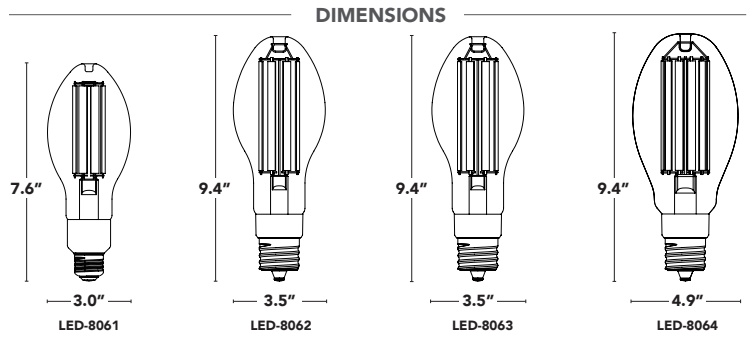

- Available up to 54W replacing up to 320W HID.
- Mimics traditional HID lamps in shape, size & light distribution.
- Ideal for decorative post top fixtures w/ glass lenses.
- Rated for enclosed fixtures.

DESIGNED W/ GLASS LENSES IN MIND

PART #	UPC	REPLACES	WATTAGE	LUMENS	COLOR	BASE	DLC CODE
LED-8061E22	844006009564	150W HID	28W	3500	2200K	E26	N/A
LED-8061E40	844006009571			4000	4000K		
LED-8061E50	844006009649			5000K	5000K		
LED-8062M22	844006009588	175W HID	32W	4500	2200K	EX39	S-GWK504
LED-8062M40	844006009595			5500	4000K		S-R0KVCD
LED-8062M50	844006009656			5000K	5000K		S-QMVCPP
LED-8063M22	844006009601	250W HID	45W	6000	2200K	EX39	S-4TT6TD
LED-8063M40	844006009618			7500	4000K		S-28J27V
LED-8063M50	844006009663			5000K	5000K		S-HVHFS4
LED-8064M22	844006009625	320W HID	54W	8000	2200K	EX39	COMING SOON
LED-8064M40	844006009632			10000	4000K		
LED-8064M50	844006009670			5000K	5000K		