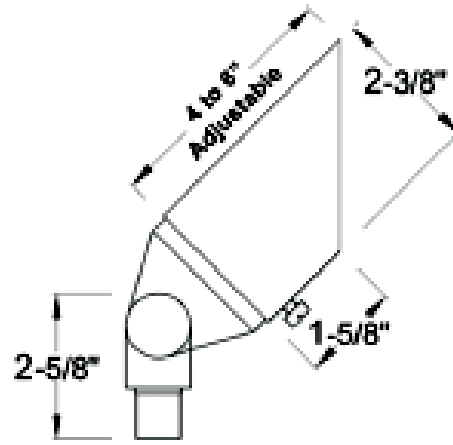

DIMENSIONS:

LD-176-BZ

12V LED DIRECTIONAL LIGHT

Ideal for walkway and pathway, stairway and more.

ELECTRICAL SPECIFICATIONS:

- Voltage: 12V AC/DC
- Wattage: 7W Max (5W included)
- Efficacy: 78LM/W/71LM/W

HOUSING SPECIFICATIONS:

- Housing Material: Solid Brass
- Finish: Antique Bronze
- 3FT. STP-2 18AWG lead wire
- 8-1/2" Non-metallic Spike
- Silicon-filled Wire Nuts
- IP rating: IP67, Wet Locations

CERTIFICATIONS:

MODEL	WATTS	VOLTAGE	LUMENS	COLOR TEMP.
LD-176-BZ	7W Max	12VAC/DC	400LM	3000K

ACCESSORIES INCLUDED:

LIGHTING SPECIFICATIONS:

- 5W LED Glass MR16 Lamp Included (WESTGATE Part Number: MR16-400L-30K-D)
- Lens: Convex Glass Lens
- Total lumens: 400LM
- Color Temperature: 3000K
- Beam Angle: 36°