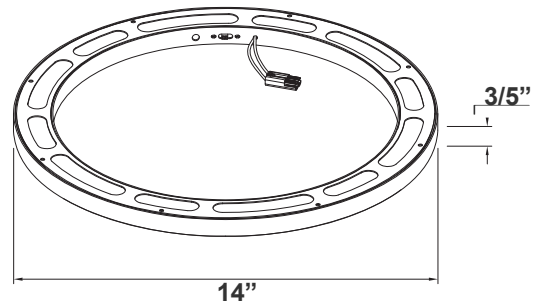

# Rod & Canopy Drawings:

LCF-ROD-5-BR  
LCF-CANOPY-S-BR  
SHOWN WITH 5" ROD & CANOPY

LCF-CANOPY-S  
SWIVEL CANOPY DIMENSION

LCF-ROD-12-BR  
LCF-CANOPY-S-BR  
SHOWN WITH 12" ROD & CANOPY

LCF-ROD-36-BR  
LCF-CANOPY-S-BR  
SHOWN WITH 36" ROD & CANOPY

LCF-ROD-24-BR  
LCF-CANOPY-S-BR  
SHOWN WITH 24" ROD & CANOPY

LCF-ROD-48-BR  
LCF-CANOPY-S-BR  
SHOWN WITH 48" ROD & CANOPY

LFCF-SK10  
10FT 4LINE CANOPY SUSPENSION KIT  
FOR DECORATIVE LIGHTS, Bronze

Suspension Canopy Dimensions