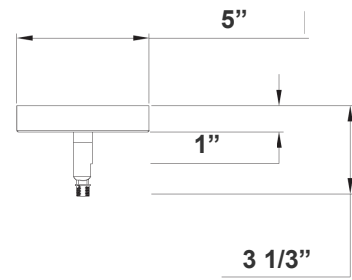

# Rod & Canopy Drawings:

LCF-ROD-5-BR  
LCF-CANOPY-S-BR  
SHOWN WITH 5" ROD & CANOPY

LCF-CANOPY-S  
SWIVEL CANOPY DIMENSION

LCF-ROD-12-BR  
LCF-CANOPY-S-BR  
SHOWN WITH 12" ROD & CANOPY

LCF-ROD-36-BR  
LCF-CANOPY-S-BR  
SHOWN WITH 36" ROD & CANOPY