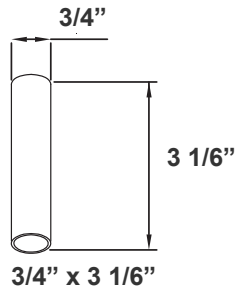

# Rod & Canopy Drawings:

LCF-ROD-5-BR  
LCF-CANOPY-S-BR  
SHOWN WITH 5" ROD & CANOPY

LCF-CANOPY-S  
SWIVEL CANOPY DIMENSION

LCF-ROD-12-BR  
LCF-CANOPY-S-BR  
SHOWN WITH 12" ROD & CANOPY

LCF-ROD-36-BR  
LCF-CANOPY-S-BR  
SHOWN WITH 36" ROD & CANOPY