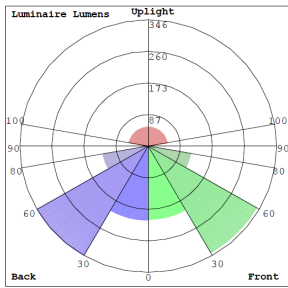

Photometrics: LCFF-15-MCT5-BR

BUG Rating: B1-U3-G1