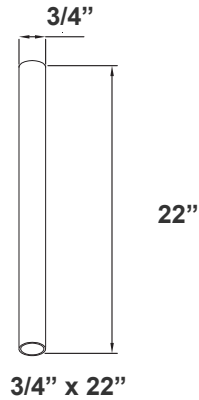

# Rod & Canopy Drawings:

LCF-ROD-5-BR  
LCF-CANOPY-S-BR  
SHOWN WITH 5" ROD & CANOPY

LCF-CANOPY-S  
SWIVEL CANOPY DIMENSION

LCF-ROD-12-BR  
LCF-CANOPY-S-BR  
SHOWN WITH 12" ROD & CANOPY

LCF-ROD-36-BR  
LCF-CANOPY-S-BR  
SHOWN WITH 36" ROD & CANOPY

LCF-ROD-24-BR  
LCF-CANOPY-S-BR  
SHOWN WITH 24" ROD & CANOPY

LCF-ROD-48-BR  
LCF-CANOPY-S-BR  
SHOWN WITH 48" ROD & CANOPY

LFCF-SK10  
10FT 4LINE CANOPY SUSPENSION KIT  
FOR DECORATIVE LIGHTS, Bronze

Suspension Canopy Dimensions