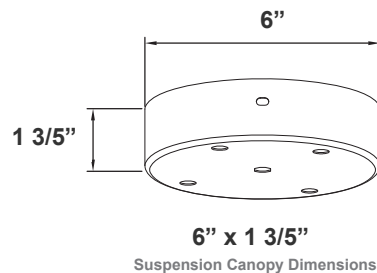

# Rod & Canopy Drawings:

LCF-ROD-5-BR  
LCF-CANOPY-S-BR  
SHOWN WITH 5" ROD & CANOPY

LCF-CANOPY-S  
SWIVEL CANOPY DIMENSION

LCF-ROD-12-BR  
LCF-CANOPY-S-BR  
SHOWN WITH 12" ROD & CANOPY

LCF-ROD-36-BR  
LCF-CANOPY-S-BR  
SHOWN WITH 36" ROD & CANOPY

LCF-ROD-24-BR  
LCF-CANOPY-S-BR  
SHOWN WITH 24" ROD & CANOPY

LCF-ROD-48-BR  
LCF-CANOPY-S-BR  
SHOWN WITH 48" ROD & CANOPY

LFCF-SK10  
10FT 4LINE CANOPY SUSPENSION KIT  
FOR DECORATIVE LIGHTS, Bronze

Suspension Canopy Dimensions