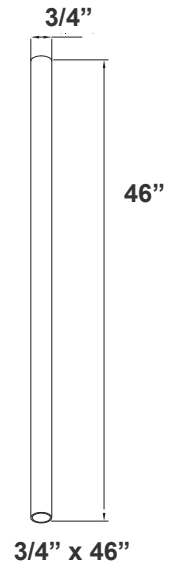

## Accessories:

LCF-ROD-5-BR  
LCF-CANOPY-S-BR  
SHOWN WITH 5" ROD & CANOPY

LCF-ROD-12-BR  
LCF-CANOPY-S-BR  
SHOWN WITH 12" ROD & CANOPY

LCF-ROD-24-BR  
LCF-CANOPY-S-BR  
SHOWN WITH 24" ROD & CANOPY

LCF-ROD-36-BR  
LCF-CANOPY-S-BR  
SHOWN WITH 36" ROD & CANOPY

# Rod & Canopy Drawings:

LCF-ROD-5-BR  
LCF-CANOPY-S-BR  
SHOWN WITH 5" ROD & CANOPY

LCF-CANOPY-S  
SWIVEL CANOPY DIMENSION

LCF-ROD-12-BR  
LCF-CANOPY-S-BR  
SHOWN WITH 12" ROD & CANOPY

LCF-ROD-36-BR  
LCF-CANOPY-S-BR  
SHOWN WITH 36" ROD & CANOPY

LCF-ROD-24-BR  
LCF-CANOPY-S-BR  
SHOWN WITH 24" ROD & CANOPY

LCF-ROD-48-BR  
LCF-CANOPY-S-BR  
SHOWN WITH 48" ROD & CANOPY

LFCF-SK10  
10FT 4LINE CANOPY SUSPENSION KIT  
FOR DECORATIVE LIGHTS, Bronze

Suspension Canopy Dimensions