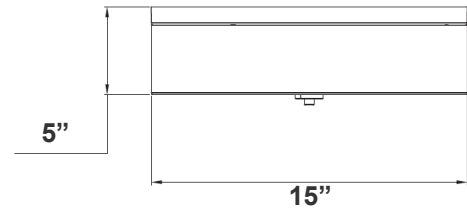

15" x 5"

This drum-shaped flush mount has a linen diffuser to create a soft glow overhead. The fabric drum is just the light fixture to brighten up your entryway or living room in understated style.

Features

- Multi CCT (Selectable Switch on the LED Board)
- Bronze Finish
- 5-Year Warranty
- Multi CCT (Selectable Switch on back of the fixture)

Technical Specifications

Electrical:

- Voltage: 120V AC 50/60Hz
- Wattage: 25W
- Power Factor: >0.90
- Efficacy: 60 LPW

Mechanical:

- Bronze Finish
- Durable Punching Aluminum Housing with Translucent Diffuser
- Fabric Material: Burlap Sack Cloth
- Surface mount and Suspension Installation
- Smooth Polycarbonate and Fabric cover Delivers Smooth Lighting
- Maximum Ambient Temperature: 86°F to 104°F
- IP20 indoor only

Lighting:

- Dimming: TRIAC Dimming (Dimmable Down to 5% Compatible with Traic and ELV Dimmers)
- Total Lumens: 1400LM
- Color Temperatures: 2700K/3000K/3500K/4000K/5000K
- Multi CCT (Selectable Switch on back of the fixture)
- Color Rendering Index: CRI ≥ 90
- Beam Angle: 120°
- Rated life: 50,000 Hrs

Applications:

- This drum-shaped flush mount has a linen diffuser to create a soft glow overhead. The fabric drum is just the light fixture to brighten up your entryway or living room in understated style.

Other Models:

- 35W | 1800LM | LCFF-18-MCT5-BR
- 45W | 2100LM | LCFF-22-MCT5-BR