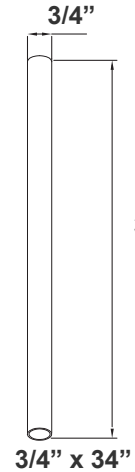

# Rod & Canopy Drawings:

LCF-ROD-5-BR  
LCF-CANOPY-S-BR  
SHOWN WITH 5" ROD & CANOPY

LCF-CANOPY-S  
SWIVEL CANOPY DIMENSION

LCF-ROD-12-BR  
LCF-CANOPY-S-BR  
SHOWN WITH 12" ROD & CANOPY

LCF-ROD-36-BR  
LCF-CANOPY-S-BR  
SHOWN WITH 36" ROD & CANOPY

LCF-ROD-24-BR  
LCF-CANOPY-S-BR  
SHOWN WITH 24" ROD & CANOPY

LCF-ROD-48-BR  
LCF-CANOPY-S-BR  
SHOWN WITH 48" ROD & CANOPY

LFCF-SK10  
10FT 4LINE CANOPY SUSPENSION KIT  
FOR DECORATIVE LIGHTS, Bronze

Suspension Canopy Dimensions