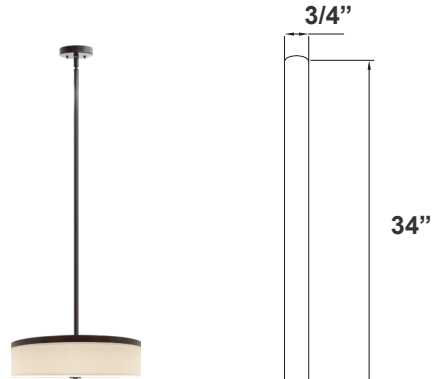

# Rod & Canopy Drawings:

LCF-ROD-5-BR  
LCF-CANOPY-S-BR  
SHOWN WITH 5" ROD & CANOPY

LCF-CANOPY-S  
SWIVEL CANOPY DIMENSION

LCF-ROD-12-BR  
LCF-CANOPY-S-BR  
SHOWN WITH 12" ROD & CANOPY

LCF-ROD-36-BR  
LCF-CANOPY-S-BR  
SHOWN WITH 36" ROD & CANOPY

LCF-ROD-24-BR  
LCF-CANOPY-S-BR  
SHOWN WITH 24" ROD & CANOPY

LCF-ROD-48-BR  
LCF-CANOPY-S-BR  
SHOWN WITH 48" ROD & CANOPY

LFCF-SK10  
10FT 4LINE CANOPY SUSPENSION KIT  
FOR DECORATIVE LIGHTS, Bronze

Suspension Canopy Dimensions