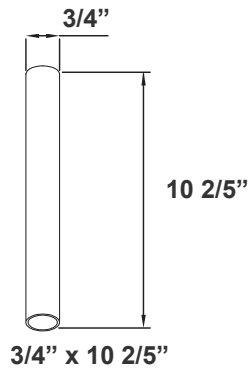

# Rod & Canopy Drawings:

LCF-ROD-5-BR  
LCF-CANOPY-S-BR  
SHOWN WITH 5" ROD & CANOPY

LCF-CANOPY-S  
SWIVEL CANOPY DIMENSION

LCF-ROD-12-BR  
LCF-CANOPY-S-BR  
SHOWN WITH 12" ROD & CANOPY

LCF-ROD-36-BR  
LCF-CANOPY-S-BR  
SHOWN WITH 36" ROD & CANOPY

LCF-ROD-24-BR  
LCF-CANOPY-S-BR  
SHOWN WITH 24" ROD & CANOPY

LCF-ROD-48-BR  
LCF-CANOPY-S-BR  
SHOWN WITH 48" ROD & CANOPY

LFCF-SK10  
10FT 4LINE CANOPY SUSPENSION KIT  
FOR DECORATIVE LIGHTS, Bronze

Suspension Canopy Dimensions