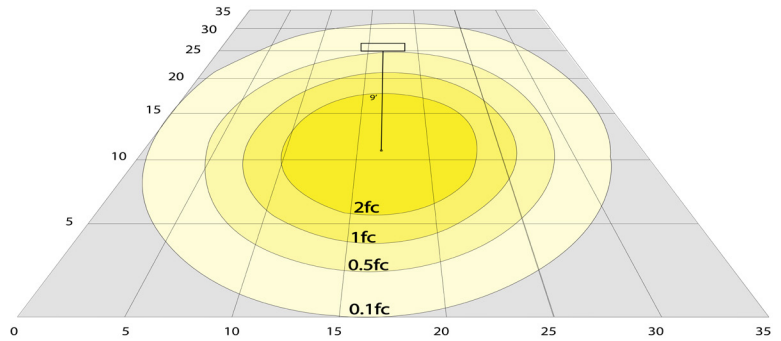

Area 35'x 35' Mounting Height: 9'