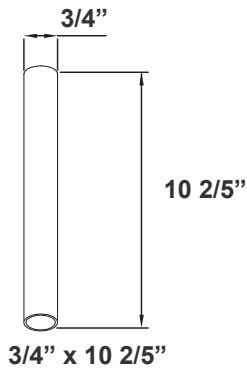

Other Models:

- 35W | 1800LM | LCFF-18-MCT5-BN
- 45W | 2100LM | LCFF-22-MCT5-BN

Photometrics: LCFF-15-MCT5-BN

BUG Rating: B1-U3-G1

Area 35'x 35' Mounting Height: 9'

Other Views:

Side View

Front View

LCF-ROD-5-BN
LCF-CANOPY-S-BN
SHOWN WITH 5" ROD & CANOPY

LCF-CANOPY-S
SWIVEL CANOPY DIMENSION

LCF-ROD-12-BN
LCF-CANOPY-S-BN
SHOWN WITH 12" ROD & CANOPY

LCF-ROD-36-BN
LCF-CANOPY-S-BN
SHOWN WITH 36" ROD & CANOPY

LCF-ROD-24-BN
LCF-CANOPY-S-BN
SHOWN WITH 24" ROD & CANOPY

LCF-ROD-48-BN
LCF-CANOPY-S-BN
SHOWN WITH 48" ROD & CANOPY

LFCF-SK10
10FT 4LINE CANOPY SUSPENSION KIT
FOR DECORATIVE LIGHTS

Suspension Canopy Dimensions