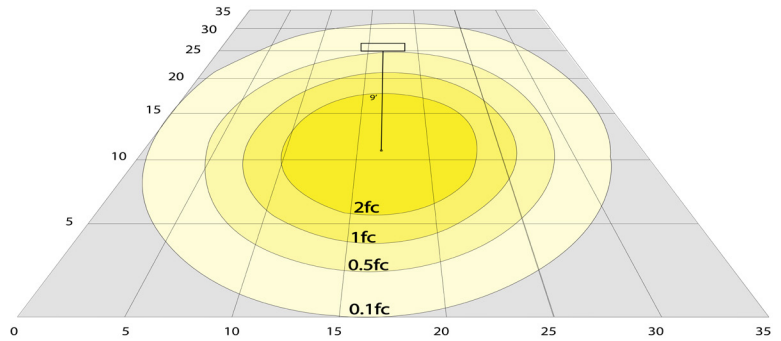

Other Models:

- 35W | 1800LM | LCFF-18-MCT5-BN
- 45W | 2100LM | LCFF-22-MCT5-BN

Photometrics: LCFF-15-MCT5-BN

BUG Rating: B1-U3-G1

Area 35'x 35' Mounting Height: 9'

Other Views:

Side View

Front View