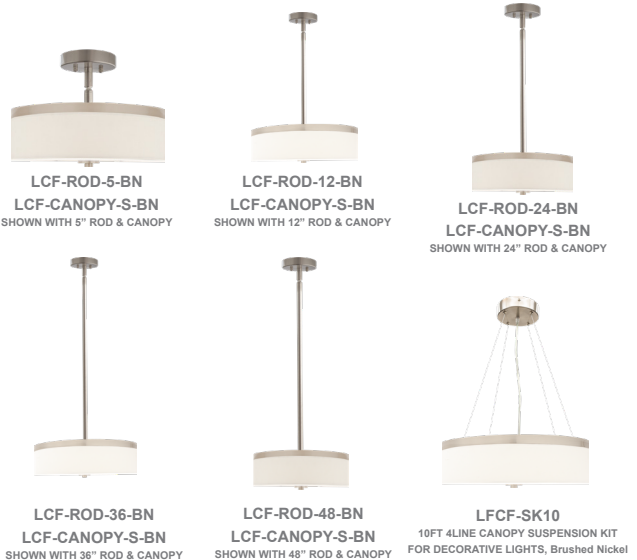

Accessories:

Example:

1. LCFF-15-MCT5-BN (FOR LCFF 25W MCT5 FIXTURE 120V)
2. LCFF-15-MCT5-BN (FOR LCFF 25W MCT5 FIXTURE 120V)
   LCF-ROD-5-BN (SUSPENSION ROD FOR CEILING FIXTURE SWIVEL CANOPY)