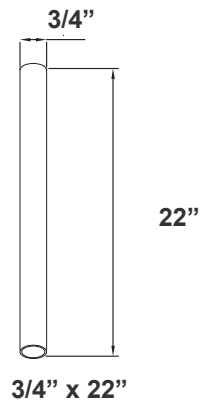

Other Models:

- 35W | 1800LM | LCFF-18-MCT5-BN
- 45W | 2100LM | LCFF-22-MCT5-BN

Photometrics: LCFF-15-MCT5-BN

BUG Rating: B1-U3-G1

Area 35'x 35' Mounting Height: 9'

Other Views:

Side View

Front View

LCF-ROD-5-BN
LCF-CANOPY-S-BN
SHOWN WITH 5" ROD & CANOPY

LCF-CANOPY-S
SWIVEL CANOPY DIMENSION

LCF-ROD-12-BN
LCF-CANOPY-S-BN
SHOWN WITH 12" ROD & CANOPY

LCF-ROD-36-BN
LCF-CANOPY-S-BN
SHOWN WITH 36" ROD & CANOPY

LCF-ROD-24-BN
LCF-CANOPY-S-BN
SHOWN WITH 24" ROD & CANOPY

LCF-ROD-48-BN
LCF-CANOPY-S-BN
SHOWN WITH 48" ROD & CANOPY

LFCF-SK10
10FT 4LINE CANOPY SUSPENSION KIT
FOR DECORATIVE LIGHTS

Suspension Canopy Dimensions