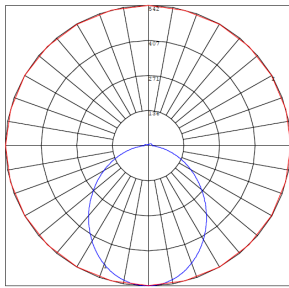

Other Models:

- 35W | 1800LM | LCFF-18-MCT5-BN
- 45W | 2100LM | LCFF-22-MCT5-BN

Photometrics: LCFF-15-MCT5-BN

BUG Rating: B1-U3-G1

Area 35'x 35' Mounting Height: 9'

Other Views:

Side View

Front View