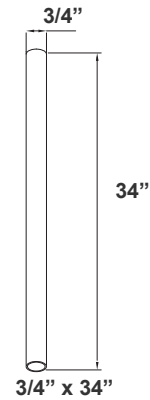

Other Models:

- 35W | 1800LM | LCFF-18-MCT5-BN
- 45W | 2100LM | LCFF-22-MCT5-BN

Photometrics: LCFF-15-MCT5-BN

BUG Rating: B1-U3-G1

Area 35'x 35' Mounting Height: 9'

Other Views:

Side View

Front View

LCF-ROD-5-BN
LCF-CANOPY-S-BN
SHOWN WITH 5" ROD & CANOPY

LCF-CANOPY-S
SWIVEL CANOPY DIMENSION

LCF-ROD-12-BN
LCF-CANOPY-S-BN
SHOWN WITH 12" ROD & CANOPY

LCF-ROD-36-BN
LCF-CANOPY-S-BN
SHOWN WITH 36" ROD & CANOPY

LCF-ROD-24-BN
LCF-CANOPY-S-BN
SHOWN WITH 24" ROD & CANOPY

LCF-ROD-48-BN
LCF-CANOPY-S-BN
SHOWN WITH 48" ROD & CANOPY

LFCF-SK10
10FT 4LINE CANOPY SUSPENSION KIT
FOR DECORATIVE LIGHTS

Suspension Canopy Dimensions