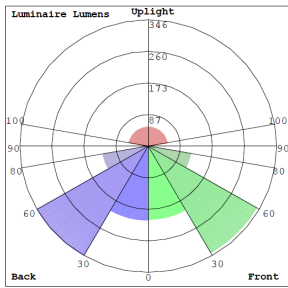

Photometrics: LCFF-15-MCT5-BN

BUG Rating: B1-U3-G1