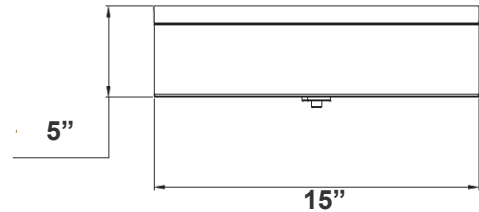

LCFF SERIES RESIDENTIAL LIGHTING

LCFF-15-MCT5-BN
15" LED FABRIC DRUM

Customer Name: _____
Project Name: _____
Note: _____ | Type: _____

15" x 5"

This drum-shaped flush mount has a linen diffuser to create a soft glow overhead. The fabric drum is just the light fixture to brighten up your entryway or living room in understated style.

Features

- Multi CCT (Selectable Switch on the LED Board)
- Brushed Nickel Finish
- 5-Year Warranty
- Multi CCT (Selectable Switch on back of the fixture)

Technical Specifications

Electrical:

- Voltage: 120V AC 50/60Hz
- Wattage: 25W
- Power Factor: >0.90
- Efficacy: 60 LPW

Mechanical:

- Brushed Nickel Finish
- Durable Punching Aluminum Housing with Translucent Diffuser
- Fabric Material: Burlap Sack Cloth
- Surface mount and Suspension Installation
- Smooth Polycarbonate and Fabric cover Delivers Smooth Lighting
- Maximum Ambient Temperature: 86°F to 104°F
- IP20 indoor only

Lighting:

- Dimming: TRIAC Dimming (Dimmable Down to 5% Compatible with Traic and ELV Dimmers)
- Total Lumens: 1400LM
- Color Temperatures: 2700K/3000K/3500K/4000K/5000K
- Multi CCT (Selectable Switch on back of the fixture)
- Color Rendering Index: CRI ≥ 90
- Beam Angle: 120°
- Rated life: 50,000 Hrs

Applications:

- This drum-shaped flush mount has a linen diffuser to create a soft glow overhead. The fabric drum is just the light fixture to brighten up your entryway or living room in understated style.

Other Models:

- 35W | 1800LM | LCFF-18-MCT5-BN
- 45W | 2100LM | LCFF-22-MCT5-BN