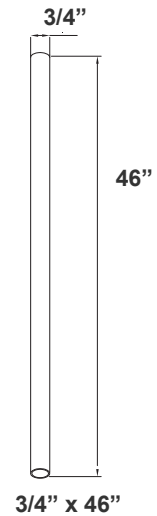

Other Models:

- 35W | 1800LM | LCFF-18-MCT5-BN
- 45W | 2100LM | LCFF-22-MCT5-BN

Photometrics: LCFF-15-MCT5-BN

BUG Rating: B1-U3-G1

Area 35'x 35' Mounting Height: 9'

Other Views:

Side View

Front View

LCF-ROD-5-BN
LCF-CANOPY-S-BN
SHOWN WITH 5" ROD & CANOPY

LCF-CANOPY-S
SWIVEL CANOPY DIMENSION

LCF-ROD-12-BN
LCF-CANOPY-S-BN
SHOWN WITH 12" ROD & CANOPY

LCF-ROD-36-BN
LCF-CANOPY-S-BN
SHOWN WITH 36" ROD & CANOPY

LCF-ROD-24-BN
LCF-CANOPY-S-BN
SHOWN WITH 24" ROD & CANOPY

LCF-ROD-48-BN
LCF-CANOPY-S-BN
SHOWN WITH 48" ROD & CANOPY

LFCF-SK10
10FT 4LINE CANOPY SUSPENSION KIT
FOR DECORATIVE LIGHTS

Suspension Canopy Dimensions