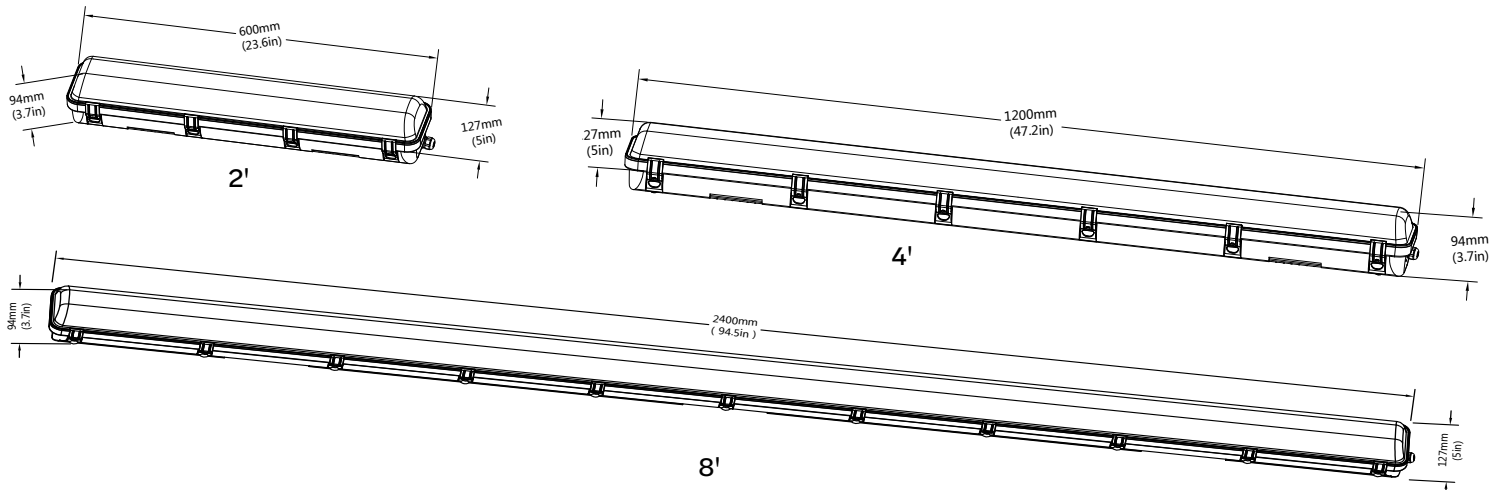

ProLED Linear Vaportight Series

Specifications Table

	LVPT-2-WS-CS-U	LVPT-4-WS-CS-U	LVPT-8-WS-CS-U
Nominal Wattage	Selectable - 20W/25W/30W	Selectable - 40W/50W/60W	Selectable - 60W/75W/90W
Delivered Lumens	2780-4290 lm	5600-8640 lm	8340-12870 lm
CCT	Selectable - 3500K, 4000K, 5000K	Selectable - 3500K, 4000K, 5000K	Selectable - 3500K, 4000K, 5000K
Efficacy (lm/W)	136LPW - 146LPW	136LPW - 148LPW	136LPW - 147LPW
CRI	>80		
L70 Lifetime (hrs)	75,000		
Voltage	120-277V		
Power Factor	>0.9		
Dimming	0-10V		
Housing	Polycarbonate Housing		
Lens	Impact Resistant Polycarbonate Frosted Lens		
Operating Temperature	-22°F to 104°F		
Listings	DLC Premium, cULus, FCC		
Environment	UL Wet Location IP66		
Weight (lbs)	4.2lbs	6.82lbs	13.3lbs
Warranty	5 years Standard		

Dimensions