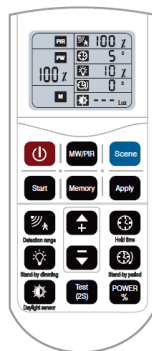

Bi-Level Motion Sensor Remote