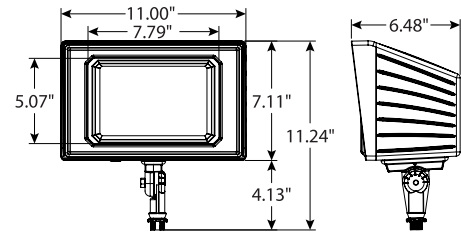

480 Volt - For 480V add suffix 4 to part number.

¹LED Life Span Based Upon LM-80 Test Results

Optional Factory Installed Trunnion
Add Suffix T

BUY AMERICAN

COMPLIANT*

DIMENSIONS

Weight: 11.1 lbs.

EPA: 0.71