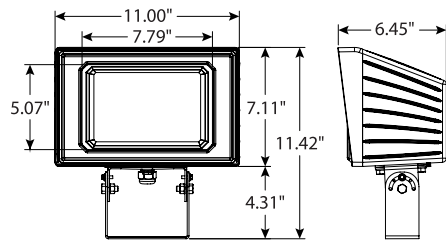

480 Volt - For 480V add suffix 4 to part number.

¹LED Life Span Based Upon LM-80 Test Results

Optional Factory Installed Trunnion
Add Suffix T

BUY AMERICAN

COMPLIANT*

DIMENSIONS

Weight: 11.1 lbs.

EPA: 0.71