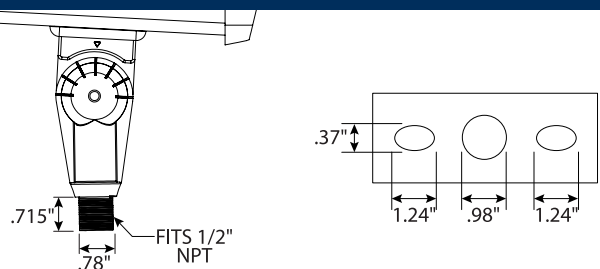

MOUNTING DETAIL

Knuckle

Trunnion

Rebates and Incentives are available in many areas.
Contact an Atlas Representative for more information.

*The majority of Atlas Lighting Products are assembled in USA facilities by an American Workforce utilizing both Domestic and Foreign components. Meets Buy American requirements within the ARRA.

Atlas Lighting Products, Inc.

PO Box 2348 | Burlington, NC 27216

800-849-8485 | fax: 1-855-847-2794 | www.atlasled.com