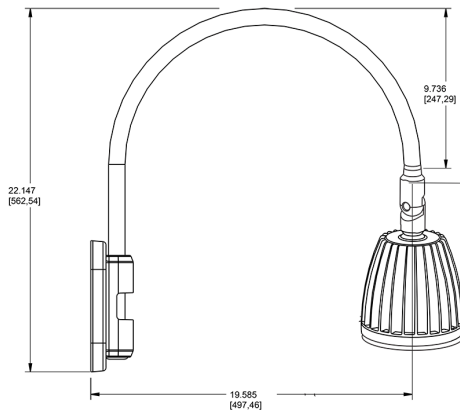

Technical Specifications

Compliance

UL Listed:

Suitable for wet locations. Suitable for mounting within 1.2m (4ft) of the ground.

IESNA LM-79 & LM-80 Testing:

RAB LED luminaires and LED components have been tested by an independent laboratory in accordance with IESNA LM-79 and LM-80

The design of the Gooseneck is protected by patents pending in US, Canada, China and Taiwan

Warranty:

RAB warrants that our LED products will be free from defects in materials and workmanship for a period of five (5) years from the date of delivery to the end user, including coverage of light output, color stability, driver performance and fixture finish. RAB's warranty is subject to all terms and conditions found at rablighting.com/warranty.

Dimensions

Features

- Adjustable 45° swivel joint
- Superior heat sink
- Die-cast aluminum housing
- 5-Year, No-Compromise Warranty

Ordering Matrix

Family	Wattage	Color Temp	Reflector	Shade	ShadeSize	Finish
GN5LED	26	N	R			B
	13 = 13W 26 = 26W	Y = 3000K Warm N = 4000K Neutral	Blank = Flood R = Rectangular S = Spot	Blank = No Shade	Blank = No Shade Size	B = Black W = White A = Bronze S = Silver G = Hunter Green YL = Yellow LB = Light Blue BL = Royal Blue BWN = Brown I = Ivory R = Red