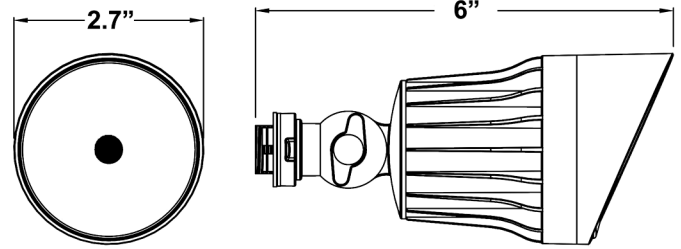

JOB NAME: _____

DATE: _____

TYPE: _____

DIMENSIONS:

6"(H) x 2.7"(D)

FLS-10W-50K-BR
FLS-10W-30K-BR
FLS-10W-50K-WH
FLS-10W-30K-WH

120V LED WEATHERPROOF FLOOD HEADS

A modern replacement for weatherproof PAR38 lamp holders and 100W quartz fixtures

ELECTRICAL SPECIFICATIONS:

- Voltage: 100~130VAC, 50/60 Hz
- Wattage: 10W
- Power factor: 0.95
- Efficacy: 95LM/W

HOUSING SPECIFICATIONS:

- Die-cast aluminum with powder coat finish
- White Reflector
- Rotating directional hood
- Lifespan: 70,000 hr.
- IP Rating: IP65, Suitable for Wet Locations