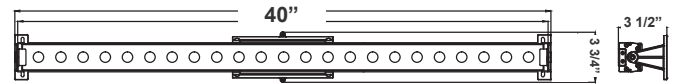

DMX SERIES OUTDOOR LIGHTING

DMX-WW-36W-RGBW-BT-BK
DMX 512 COMPATIBLE RGBW SQUARE FLOOD LIGHT

Customer Name: _____
Project Name: _____
Note: _____ | Type: _____

3 3/4"(H) x 40"(W) x 3 1/2"(D)

The fixture has classic traditional appearance, professional light distribution design, 60-degree beam angle, ideal for park landscaping, garden, architectural landscape lighting, suitable for wet locations

Features

- Die-cast Aluminum Housing with Powder Coat Finish
- 7-Year Warranty
- Lens Type: Plaid Tempered Glass + Aluminum Reflectors

Technical Specifications

Electrical:

- Voltage: 120-277V
- Power Factor: >0.9
- Wattage: 36W
- Efficacy: 44 LPW
- Operating Voltage: Max 900 mA, Max 36VDC
- DMX 512 Compatible. DMX Controller & Cables Needed
- In A DMX Lighting Setup, Lights Need To Be Connected With cables. The Cables Can Be "Daisy Chained" So That Each Light Can Plug Into The One Before It Instead Of All Lights Plugging Into The DMX Board Itself