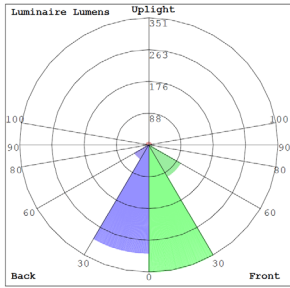

Photometrics: DMX-WW-36W-RGBW-BT-BK

BUG Rating: B2-U2-G0