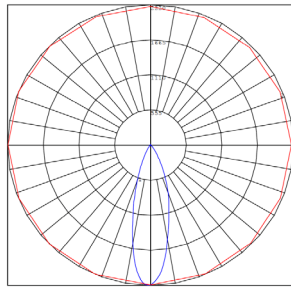

DMX SERIES OUTDOOR LIGHTING

DMX-WW-36W-RGBW-BT-BK
DMX 512 COMPATIBLE RGBW SQUARE FLOOD LIGHT

Customer Name: _____
Project Name: _____
Note: _____ | Type: _____

3 3/4"(H) x 40"(W) x 3 1/2"(D)

The fixture has classic traditional appearance, professional light distribution design, 60-degree beam angle, ideal for park landscaping, garden, architectural landscape lighting, suitable for wet locations

Lighting:

- Dimming: Dimmable Through Phone App
- Total Lumens: 710LM(Warm White) 1600LM (Cool White)
- Color Temperatures: RGBW Seletable Through DMX Controller
- Color Rendering Index: CRI ≥ 80
- Beam Angle: 60°

Photometrics: DMX-WW-36W-RGBW-BT-BK

BUG Rating: B2-U2-G0

36W White, Area 20'x 20' Mounting Height: 9'

Other Views:

Side View

Front View

Back View

Performance Table: DMX-WW-36W-RGBW-BT-BK