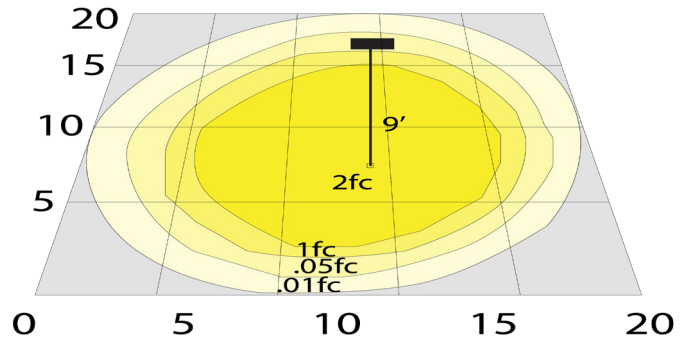

DMX SERIES OUTDOOR LIGHTING

DMX-WW-36W-RGBW-BT-BK
DMX 512 COMPATIBLE RGBW SQUARE FLOOD LIGHT

Customer Name: _____
Project Name: _____
Note: _____ | Type: _____

3 3/4"(H) x 40"(W) x 3 1/2"(D)

The fixture has classic traditional appearance, professional light distribution design, 60-degree beam angle, ideal for park landscaping, garden, architectural landscape lighting, suitable for wet locations

Lighting:

- Dimming: Dimmable Through Phone App
- Total Lumens: 710LM(Warm White) 1600LM (Cool White)
- Color Temperatures: RGBW Seletable Through DMX Controller
- Color Rendering Index: CRI ≥ 80
- Beam Angle: 60°

Applications:

- The fixture has classic traditional appearance, professional light distribution design, 90-degree beam angle, ideal for park landscaping, garden, architectural landscape lighting, suitable for wet locations

Photometrics: DMX-WW-36W-RGBW-BT-BK

BUG Rating: B2-U2-G0

36W White, Area 20'x 20' Mounting Height: 9'

Other Views:

Side View

Front View

Back View

Performance Table: DMX-WW-36W-RGBW-BT-BK