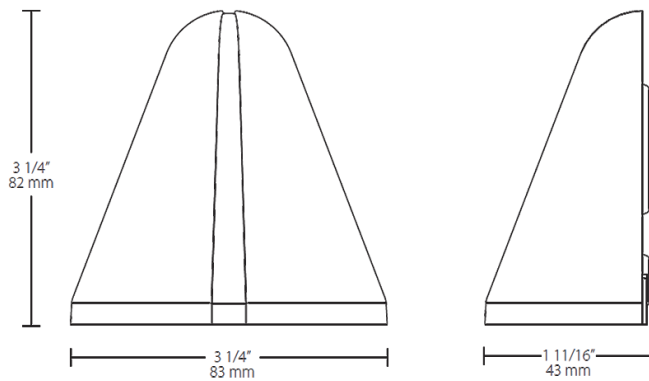

Technical Specifications (continued)

Construction

Green Technology:

Mercury and UV free. RoHS-compliant components.

Other

Buy American Act Compliance:

RAB values USA manufacturing! Upon request, RAB may be able to manufacture this product to be compliant with the Buy American Act (BAA). Please contact customer service to request a quote for the product to be made BAA compliant.

Dimensions

Features

- Compatible with 12VAC systems
- Can be used as steplights
- 100,000-Hour lifespan

Ordering Matrix

Family	Wattage	Color Temp	Finish
DECK	6LV	YY	VG
	6LV = 6W 12VAC	YY = 2700K Residential Warm	A = Bronze B = Black D = Sand W = White VG = Verde Green