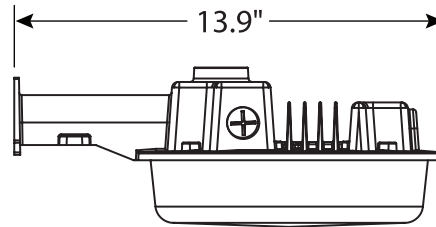

Mounting:

Suitable for pole or wall mount application, 1 5/8" diameter mounting arm. Mounting arm sold separately.

Photocontrol:

Built in photocontrol

Warranty:

Five-year limited warranty

DIMENSIONS

Weight: 5.7 lbs.