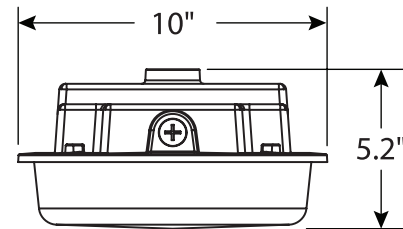

Mounting:

Suitable for pole or wall mount application, 1 5/8" diameter mounting arm. Mounting arm sold separately.

Photocontrol:

Built in photocontrol

Warranty:

Five-year limited warranty

DIMENSIONS

Weight: 5.7 lbs.