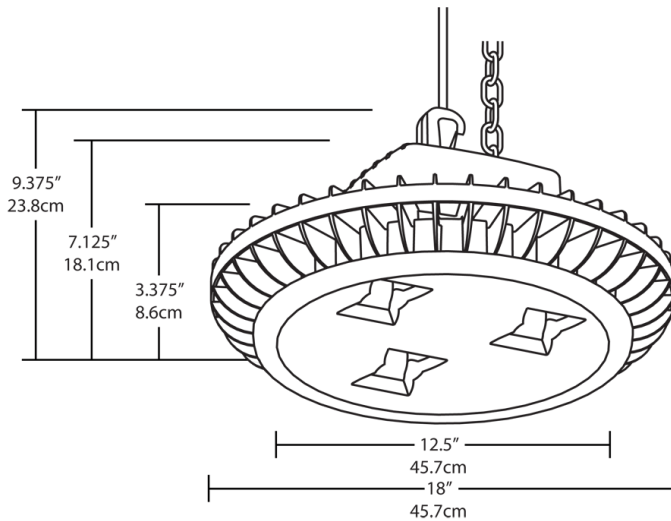

Technical Specifications (continued)

Construction

Mounting:

Heavy-duty 3/4" NPS hook and 3 foot safety chain

Recommended Mounting Height:

25 ft

Reflector:

Specular vacuum metallized polycarbonate. AISLED78 reflector provides superior rectangular distribution pattern specifically designed for aisle lighting.

Gaskets:

High-temperature silicone

Finish:

Formulated for high durability and long-lasting color

Green Technology:

Mercury and UV free. RoHS-compliant components.

Other

Patents:

The design of the AISLED™ is protected by patents pending in US, Canada, China, Taiwan and Mexico

Accessories:

Available accessories include protective polyshield and wire guards, replacement lens and doorframe, and an occupancy sensor. [Click here to see all accessories.](#)

Warranty:

RAB warrants that our LED products will be free from defects in materials and workmanship for a period of five (5) years from the date of delivery to the end user, including coverage of light output, color stability, driver performance and fixture finish. RAB's warranty is subject to all terms and conditions found at rablighting.com/warranty.

Buy American Act Compliance:

RAB values USA manufacturing! Upon request, RAB may be able to manufacture this product to be compliant with the Buy American Act (BAA). Please contact customer service to request a quote for the product to be made BAA compliant.

Dimensions

Features

- Efficient, aisle-shaped, vertical illumination
- Eliminates hot spots on higher shelves that can cause glare, improving overall visibility
- 100,000-hour LED lifespan
- 5-Year, No-Compromise Warranty

Ordering Matrix

Family	Wattage	Color Temp	Finish	Driver Option
AISLED	78	Y	W	/D10
	78 = 78W	Blank = 5000K (Cool) N = 4000K (Neutral) Y = 3000K (Warm)	W = White	Blank = No Option /BL = Bi-Level /D10 = 0-10V Dimming /LC = Lightcloud® Controller /D10/LC = 0-10V Dimming w/ Lightcloud®