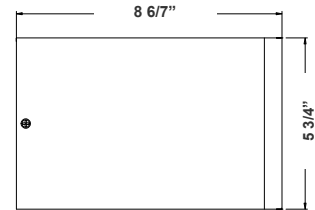

CMC SERIES COMMERCIAL INDOOR LIGHTING

WESTGATE
THE FUTURE IS HERE...AND IT'S QUITE BRIGHT!

CMC6-MCTP-DD-WH
CMC6-MCTP-DD-BK

Customer Name: _____

Project Name: _____

Note: _____ | Type: _____

6" Cylinder, Pendant & Ceiling Cylinder Light, Aluminum Cylinder, White Aluminum Housing, Clear Glass Lens

8 6/7"(L) X 5 3/4" (D)

Features

- Multi CCT: Selectable Multi-CCT & Power Switches on the back of the fixture(Dual Function)
- Triac Dimmable at 120V & 0-10V Dimming at 120-277V
- 7-Year Warranty
- Aluminum Base and Glass Lens

Technical Specifications

Electrical:

- Voltage: 120-277V
- Power Factor: >0.90
- THD: <20%
- Wattage: 21W/ 28W/ 35W
- Efficacy: 75 LPW

Mechanical:

- Aluminum Housing & Glass Lens
- Ambient Operating Temperature: -13°F to 113°F
- Rated life: 70,000 hrs
- IP Rating: IP40 suitable for damp locations

Lighting:

- Dimming: (Dual Function) Triac Dimmable at 120V & 0-10V Dimming at 120-277V
- Total Lumens: 2624LM Max.
- Color Temperatures: 3000K/ 4000K/ 5000K
- Color Rendering Index: CRI ≥ 80
- Beam Angle: 120°

Applications:

- 6" Cylinder, Pendant & Ceiling Cylinder Light, Aluminum Cylinder, White Aluminum Housing, Clear Glass Lens

Other Models:

- 6W | 450LM | CMC2-MCT-DT-WH
- 6W | 450LM | CMC2L-MCT-DT-WH
- 9W | 675LM | CMC3-MCTP-DD-WH
- 15W | 1125LM | CMC4-MCTP-DD-WH
- 6W | 450LM | CMC2-MCT-DT-BK
- 6W | 450LM | CMC2L-MCT-DT-BK
- 9W | 675LM | CMC3-MCTP-DD-BK
- 15W | 1125LM | CMC4-MCTP-DD-BK

Phone: (877) 805-2252 | Fax: (877) 805-2252
www.westgatemfg.com

WG-Z9-Z3-Z2