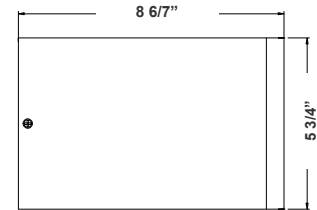

CMC SERIES COMMERCIAL INDOOR LIGHTING

WESTGATE
THE FUTURE IS HERE...AND IT'S QUITE BRIGHT!

CMC6-MCTP-DD-WH
CMC6-MCTP-DD-BK

Customer Name: _____

Project Name: _____

Note: _____ | Type: _____

6" Cylinder, Pendant & Ceiling Cylinder Light, Aluminum Cylinder, White Aluminum Housing, Clear Glass Lens

8 6/7"(L) X 5 3/4" (D)

Features

- Multi CCT: Selectable Multi-CCT & Power Switches on the back of the fixture(Dual Function)
- Triac Dimmable at 120V & 0-10V Dimming at 120-277V
- 7-Year Warranty
- Aluminum Base and Glass Lens

Technical Specifications

Electrical:

- Voltage: 120-277V
- Power Factor: >0.90
- THD: <20%
- Wattage: 21W/ 28W/ 35W
- Efficacy: 75 LPW

Mechanical:

- Aluminum Housing & Glass Lens
- Ambient Operating Temperature: -13°F to 113°F
- Rated life: 70,000 hrs
- IP Rating: IP40 suitable for damp locations

Lighting:

- Dimming: (Dual Function) Triac Dimmable at 120V & 0-10V Dimming at 120-277V
- Total Lumens: 2624LM Max.
- Color Temperatures: 3000K/ 4000K/ 5000K
- Color Rendering Index: CRI ≥ 80
- Beam Angle: 120°

Applications:

- 6" Cylinder, Pendant & Ceiling Cylinder Light, Aluminum Cylinder, White Aluminum Housing, Clear Glass Lens

Other Models:

- 6W | 450LM | CMC2-MCT-DT-WH
- 6W | 450LM | CMC2L-MCT-DT-WH
- 9W | 675LM | CMC3-MCTP-DD-WH
- 15W | 1125LM | CMC4-MCTP-DD-WH
- 6W | 450LM | CMC2-MCT-DT-BK
- 6W | 450LM | CMC2L-MCT-DT-BK
- 9W | 675LM | CMC3-MCTP-DD-BK
- 15W | 1125LM | CMC4-MCTP-DD-BK

Phone: (877) 805-2252 | Fax: (877) 805-2252
www.westgatemfg.com

WG-Z9-Z3-Z2