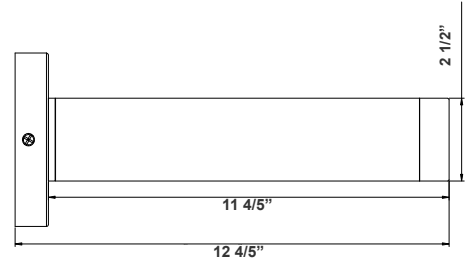

Customer Name: _____

Project Name: _____

Note: _____ Type: _____