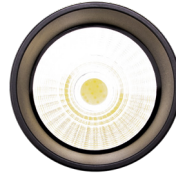

CMC SERIES COMMERCIAL INDOOR LIGHTING

CMC2L-MCT-DT-WH
CMC2L-MCT-DT-BK

Customer Name: _____

Project Name: _____

Note: _____ Type: _____

2" Cylinder, Pendant & Ceiling Cylinder Light, Aluminum Cylinder, White Aluminum Housing, Clear Glass Lens

12 4/5"(L) X 2" (D)

Features

- Aluminum Base and Polycarbonate (PC) Lens
- Dimming: Dimmable Down to 10% Using a Standard TRIAC LED Dimmer TRIAC logo
- 7-Year Warranty
- Multi CCT: Selectable Multi-CCT & Power Switches Located the back of the fixture

Applications:

- 2" Cylinder, Pendant & Ceiling Cylinder Light, Aluminum Cylinder, White Aluminum Housing, Clear Glass Lens

Other Models:

- 6W | 450LM | CMC2-MCT-DT-WH
- 9W | 675LM | CMC3-MCTP-DD-WH
- 15W | 1125LM | CMC4-MCTP-DD-WH
- 75W | 2625LM | CMC6-MCTP-DD-WH
- 6W | 450LM | CMC2-MCT-DT-BK
- 9W | 675LM | CMC3-MCTP-DD-BK
- 15W | 1125LM | CMC4-MCTP-DD-BK
- 75W | 2625LM | CMC6-MCTP-DD-BK

Other Views:

BLACK:

Side View

Lens View

Back View

WHITE:

Side View

Lens View