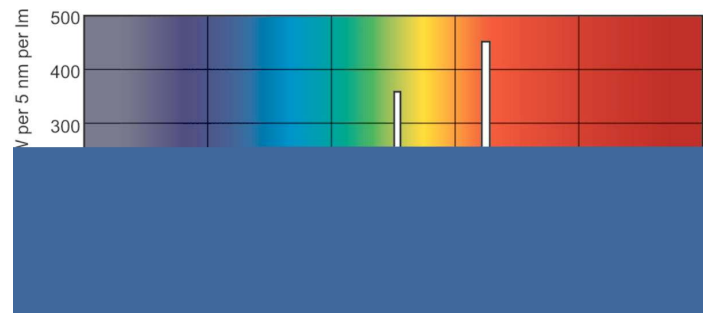

T5 Standard

F21T5/830/ALTO 40PK

Philips T5 Fluorescent Lamps featuring ALTO® Lamp Technology offer increased energy savings and low toxicity in a slim profile.

Product data

General information	
Cap-Base	G5 [G5]
Life to 50% Failures Preheat (Nom)	24000 h
Features	HE Alto® [High Efficiency Alto]
System Description	High Efficiency
LSF Preheat 2000 h Rated	99 %
LSF Preheat 4000 h Rated	99 %
LSF Preheat 6000 h Rated	99 %
LSF Preheat 8000 h Rated	99 %
LSF Preheat 16000 h Rated	97 %
LSF Preheat 20000 h Rated	84 %
Light technical	
Color Code	830 [CCT of 3000K]
Luminous Flux (Nom)	2100 lm
Luminous Flux (Rated) (Nom)	1850 lm
Color Designation	Warm White (WW)
Luminous Efficacy (@ Max Lumen, Rated) (Nom)	101 lm/W
Correlated Color Temperature (Nom)	3000 K
Luminous Efficacy (rated) (Nom)	90 lm/W
Color Rendering Index (Max)	85
Color Rendering Index (Min)	80
Color Rendering Index (Nom)	82
LLMF 2000 h Rated	96 %
LLMF 4000 h Rated	95 %

Dimensional drawing

Product	D (max)	A (max)	B (max)	B (min)	C (max)
F21T5/830/ALTO 40PK	17 mm	849.0 mm	856.1 mm	853.7 mm	863.2 mm

F21T5/830/ALTO 40PK

Photometric data

LDPB_TL5-HE8_830-Spectral power distribution B/W