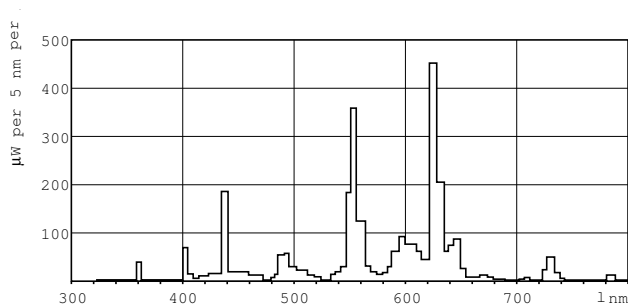

T5 Standard

F21T5/830/ALTO 40PK

Philips T5 Fluorescent Lamps featuring ALTO® Lamp Technology offer increased energy savings and low toxicity in a slim profile.

Product data

General information	
Cap-Base	G5 [G5]
Life to 50% Failures Preheat (Nom)	24000 h
Features	HE Alto® [High Efficiency Alto]
System Description	High Efficiency
LSF Preheat 2000 h Rated	99 %
LSF Preheat 4000 h Rated	99 %
LSF Preheat 6000 h Rated	99 %
LSF Preheat 8000 h Rated	99 %
LSF Preheat 16000 h Rated	97 %
LSF Preheat 20000 h Rated	84 %
Light technical	
Color Code	830 [CCT of 3000K]
Luminous Flux (Nom)	2100 lm
Luminous Flux (Rated) (Nom)	1850 lm
Color Designation	Warm White (WW)
Luminous Efficacy (@ Max Lumen, Rated) (Nom)	101 lm/W
Correlated Color Temperature (Nom)	3000 K
Luminous Efficacy (rated) (Nom)	90 lm/W
Color Rendering Index (Max)	85
Color Rendering Index (Min)	80
Color Rendering Index (Nom)	82
LLMF 2000 h Rated	96 %
LLMF 4000 h Rated	95 %

LLMF 6000 h Rated	94 %
LLMF 8000 h Rated	93 %
LLMF 12000 h Rated	92 %
LLMF 16000 h Rated	91 %
LLMF 20000 h Rated	90 %
Operating and electrical	
Power (Nom)	21 W
Lamp Current (Nom)	0.165 A
Temperature	
Design Temperature (Nom)	35 °C
Controls and dimming	
Dimmable	Yes
Mechanical and housing	
Cap-Base Information	Green Cap
Bulb Shape	T5 [16 mm (T5)]
Approval and application	
Mercury (Hg) Content (Nom)	1.4 mg
Product data	
Order product name	F21T5/830/ALTO 40PK

T5 Standard

EAN/UPC - Product	046677230814
Order code	927990883022
Numerator - Quantity Per Pack	1
Numerator - Packs per outer box	40
Material Nr. (12NC)	927990883022

Net Weight (Piece)	78.000 g
ILCOS Code	FDH-21/30/1B-L/P-G5-16

Dimensional drawing

Product	D (max)	A (max)	B (max)	B (min)	C (max)
F21T5/830/ALTO 40PK	17 mm	849.0 mm	856.1 mm	853.7 mm	863.2 mm

F21T5/830/ALTO 40PK

Photometric data

LDPB_TL5-HE8_830-Spectral power distribution B/W