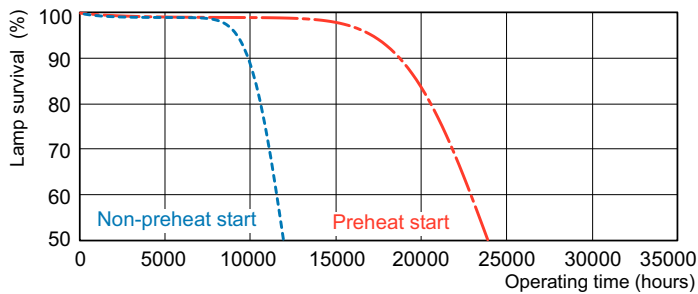

Lifetime

LDLE_TL5-HE8_0001-Life expectancy diagram