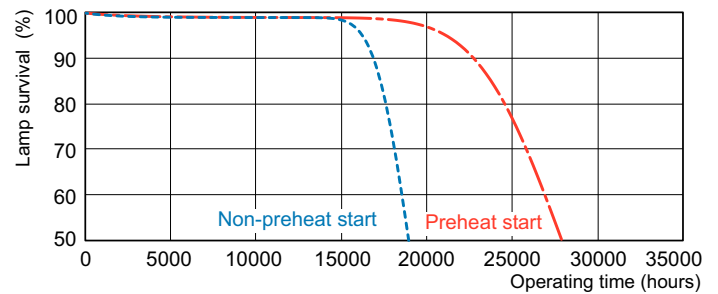

LDLE_TL5-HE8_0002-Life expectancy diagram