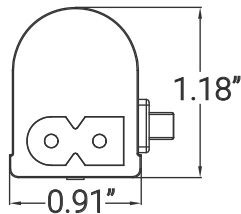

53110-SU

LFX/UC/46"/16W/SCT

LED 46 Inch Linkable Under Cabinet Light Fixture, 16 Watts, 120 Volts, 1600 Lumens, Plug-In, Adjustable 3 CCT 3000K-5000K, 50,000 Hour Lifespan, ETL listed, Kitchen, Bathrooms, & Shelves

Project: _____
Type: _____
Catalog #: _____
Date: _____
Comments: _____

Technical Specifications

Photometrics

Lumen	1600
Emitted Color	CCT Selectable
Color Temp	30K/40K/50K
Color Rendering Index (CRI)	80
Beam Spread	
Lifespan	50000

Electrical

Watt	16
Input Voltage	120
Power Factor	
Dimmable	Not Dimmable

Ratings / Certifications

Safety Certification	FALSE
DLC	FALSE
Operating Temperature	5°F - 131°F
Warranty	5 Years

Construction

Fixture Material	Aluminum & PC
Fixture Finish	White
Lens Material	
Lens Finish	Frosted
Shape	Linear
Mounting	Under Cabinet