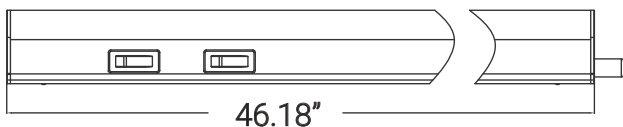

53110-SU

LFX/UC/46"/16W/SCT

LED 46 Inch Linkable Under Cabinet Light Fixture, 16 Watts, 120 Volts, 1600 Lumens, Plug-In, Adjustable 3 CCT 3000K-5000K, 50,000 Hour Lifespan, ETL listed, Kitchen, Bathrooms, & Shelves

Project: _____
Type: _____
Catalog #: _____
Date: _____
Comments: _____

Technical Specifications

Photometrics

Lumen	1600
Emitted Color	CCT Selectable
Color Temp	30K/40K/50K
Color Rendering Index (CRI)	80
Beam Spread	
Lifespan	50000