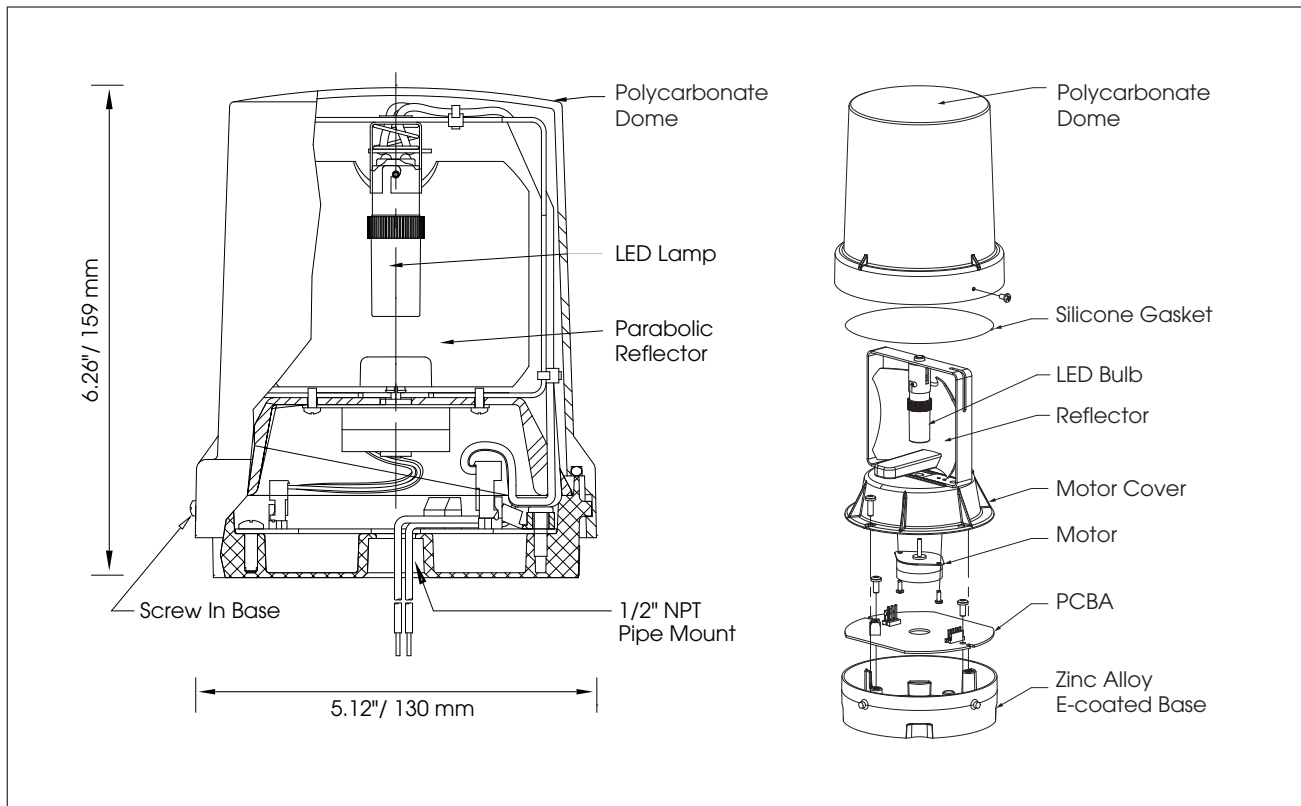

The zinc die-cast alloy base comes ready to surface or 1/2-inch NPT pipe mount. Optional brackets are available to simplify installation on walls or in corners. The twist and lock lens allows for easy access to inspect or replace the lamp.

121ALED is rated Type 4X, IP66 for a water- and dust-tight seal. The unit is also IP69K compliant to withstand high temperature and pressure washdowns. 121ALED is ideal in high-ambient and harsh applications where gaining attention is critical including emergency evacuation, hazardous area markings, overhead cranes, irrigation systems, and conveyor and machine start-ups.

### FEATURES

- Available in 24VDC
- 25,000 hour LED
- Integrated 1/2-inch NPT pipe and surface mount
- Indoor/outdoor use
- Type 4X, IP66 enclosure
- IP69K compliant
- UL and cUL Listed

MODEL	VOLTAGE	OPERATING CURRENT	REVOLUTION/MINUTE	LIGHT OUTPUT	MOUNT
<b>121ALED-024*</b>	24VDC	0.3 A	60	765 cd	1/2" NPT Pipe/Surface

### SPECIFICATIONS

Lamp Life:	25,000 Hours	
Light Source:	LED Lamp	
Operating Temperature:	-40°F to 150°F	-40°C to 66°C
Net Weight:	2.0 lbs	0.91 kg
Shipping Weight:	2.1 lbs	0.95 kg
Height:	6.26 "	159.0 mm
Diameter:	5.12 "	130.0 mm